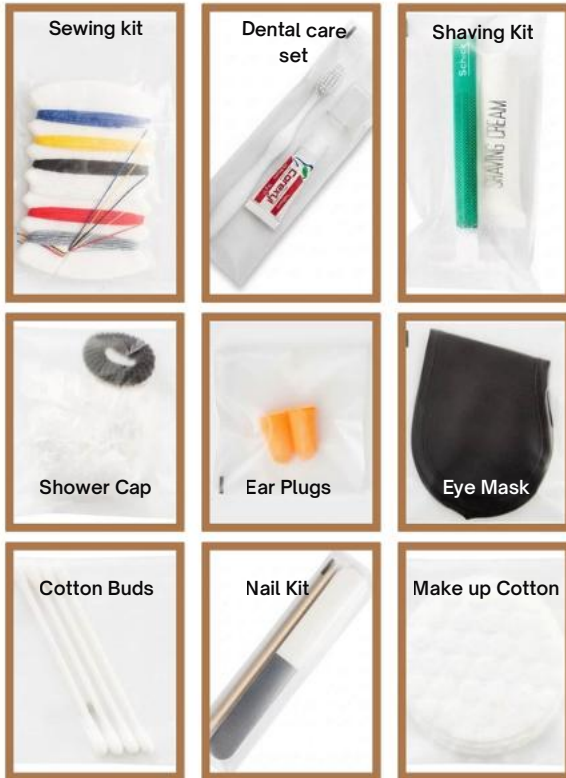

Where Elegance Meets Quality Bathrobes

- Children's Microfiber Robe: Hooded, 100% cotton. Extra-soft with a belt. Sizes: 3-6 / 7-8 / 10-14. (Logo-printable)
- Terry Cloth Robe: 100% cotton with a shawl collar. White, loose fit (One Size). (Customizable, MOQ applies)
- Velour Robe: Towel-lined 100% cotton velour. Features a shawl collar, pockets, and belt. White, loose fit (One Size). (Customizable, MOQ applies)
- Microfiber Robe: Lightweight, easy-care 100% polyester. Features a shawl collar. White, loose fit (One Size). (Customizable)
- Waffle Robe: 100% cotton with a light waffle texture. Features a shawl collar and pockets. White, Hotel XL. (Customizable, MOQ applies)
- Chevron Face Towel: 100% cotton, 30x30 cm. Stitched-edge detail; an eco-friendly, reusable alternative to paper towels.
- Plain Face Towel: 100% cotton, 30x30 cm. Simple, durable, and cost-effective.
- Check Weave Face Towel: 100% cotton, 30x30 cm. Premium option with a stylish check weave pattern.
- Spa Towel: 90x150 cm. Features a blue stripe detail; ideal for daily use, pools, or spas.
- Hotel Towel Chelsea: 100% cotton with a classic design and high absorbency. Sizes: 50x90 / 67x135 / 100x150 cm. (Customizable)
- Luxury Hotel Towel: 100% ring-spun cotton for a premium feel. Features a waffle-edge detail. Sizes: 50x90 / 70x135 / 100x150 cm.

Premium Selection Product Bathrobes & Towels

Bagged Product Groups

Individually packaged luxury bathroom amenities (shaving, dental, etc.) that enhance guest satisfaction for businesses of any size. Ideal for in-room placement.