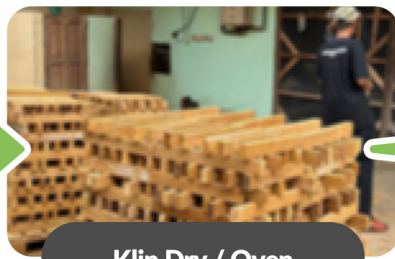

Klin Dry / Oven