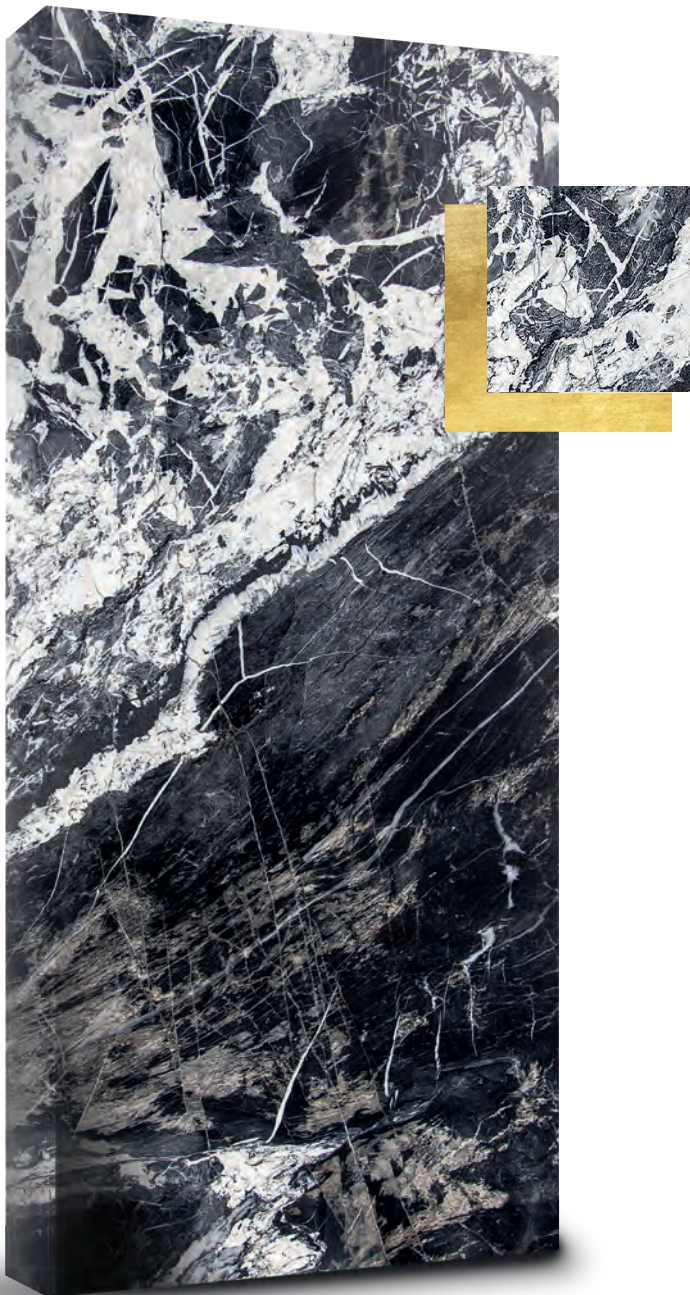

Hkt uv'ugnge vkqp"

30ugngmuk{ qp

J c{cvc" kpeg" dk" f qmwpw ." o ko ctk{g" hctm," dk" nko rknf
m{ cpf ,t, {qtw} 0

Y g" i kxg" c" hkp g" vqwej " vq" rktg" cpf " c" f khtg gpv' kf gpvk{ " vq"
ctej kgewtg 0