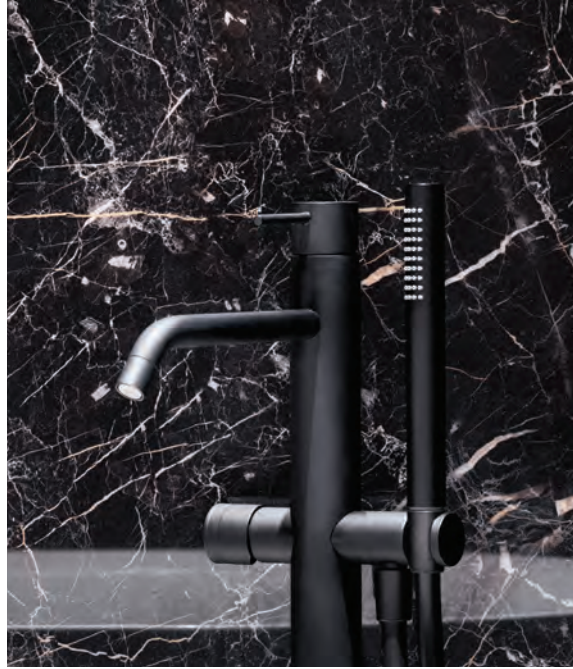

Kullanım alanına veya tercihe göre siyah mermerler Honlu, Cilalı, Patinatolu gibi farklı yüzey işlemleri olarak tercih edilebiliyor.

Bununla birlikte en önemli detaylardan biri, projeye uygun tarzı tercih etmek. Mermerin ölçüleri, ebatları, kalınlıkları proje ile orantılı olduğu takdirde elde edilen uygulama başarısı ve estetik sonuç beklentinin de üzerinde olabiliyor.

Depending on the usage area or preference, black marbles can be preferred as different surface treatments such as Honed, Polished, Brushed.

However, one of the most important details is to choose the style that suits the project. If the dimensions, dimensions and thickness of the marble are proportional to the project, the success of the application and the aesthetic result can be above the expectation.

Shiny

Göz Alıcı