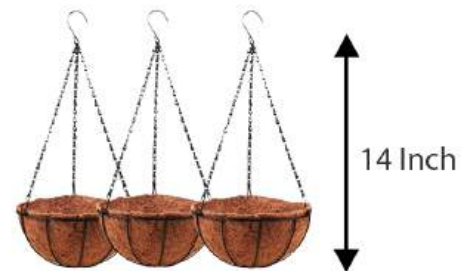

## COCO POTS

**Coco 16.5 CM XL Pot**

**Coco 17 CM Pot**

**Coco 21.5 CM Pot**

**Coco 25 CM Pot**

**Coco 12 x 12 CM Spanish Pot**

**Coco June Pot**

## COCO LINER - HANGERS

Coco Baskets are flexible high strength baskets ideal for indoor and outdoor plants in many sizes. They are highly durable and has water retention capacity. They can be used as a protector for the plants which needs more care in the industry and could be carried to the sites where it is difficult for the vegetation to take place.

**Coco 15 CM Liner**

**Coco 20 CM Liner**

**Coco 25 CM Liner**

**Coco 15 CM Liner  
& Hanger Set**

**Coco 20 CM Liner  
& Hanger Set**

**Coco 25 CM Liner  
& Hanger Set**

## COCO LINER - HANGERS

**Coco 30 CM Liner**

**Coco 30 CM Liner & Hanger Set**

**Coco 35 CM Liner**

**Coco 35 CM Liner & Hanger Set**

**Coco 40 CM Liner**

**Coco 40 CM Liner & Hanger Set**