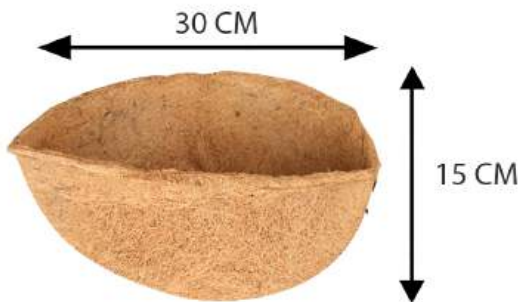

Coco 30 CM Wall Liner