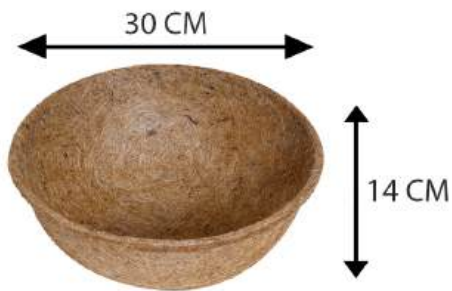

COCO LINER - HANGERS

Coco 30 CM Liner