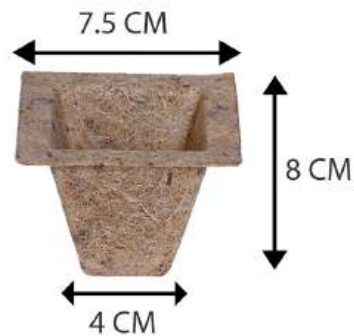

## COCO POTS

The Coir pots are excellent products for growing healthy plants. They are made of latex coated sheets into coir fiber pots in various shapes & sizes. They are used in nurseries and gardens to grow all type of plants/ It can be used as a protector for the plants roots which needs more care in the nurseries to transfer or shift them for vegetation to take place. When planted into the soil the roots protrude the coir and passes into the soil for healthy growth.

**Coco 6 CM Cup**

**Coco 7.5 CM x 7.5 CM Spanish Cup**

**Coco 8 CM Pot**

**Coco 10 CM Pot**

**Coco 13 CM Pot**

**Coco 15 CM Pot**

## COCO SPANISH POT

Coco Spanish Pots are square in shape which looks elegant in various sizes and also available as hanging basket.

**Coco 7.5cm x 7.5 cm  
Spanish Pot**

**Coco 13.5cm x 10 cm  
Spanish Pot**