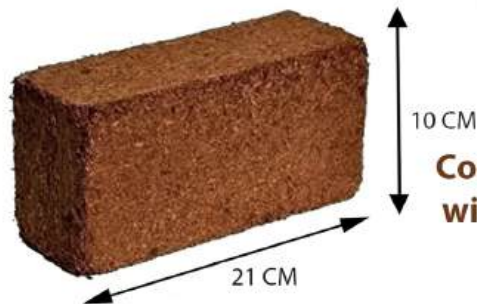

COCO PEAT

Coco peat is a spongy light weight material which holds the coir fiber in the coconut husk. In the husk processing the coco peat materials are gathered, dried and watered which is available as high and low EC Materials. Later they are compressed into various sizes which are 100% organic, natural and bio-degradable. Now in modern agriculture as well as nurseries they are widely used for more productivity without any bacteria's or fungal growth.