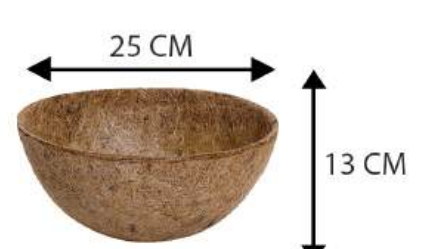

**Coco 6 CM Cup**

**Coco 7.5 CM x 7.5 CM Spanish Cup**

**Coco 8 CM Pot**

**Coco 10 CM Pot**

**Coco 13 CM Pot**

**Coco 15 CM Pot**

## COCO POTS

**Coco 16.5 CM XL Pot**

**Coco 17 CM Pot**

**Coco 21.5 CM Pot**

**Coco 25 CM Pot**

**Coco 12 x 12 CM Spanish Pot**

**Coco June Pot**

## COCO LINER - HANGERS

Coco Baskets are flexible high strength baskets ideal for indoor and outdoor plants in many sizes. They are highly durable and has water retention capacity. They can be used as a protector for the plants which needs more care in the industry and could be carried to the sites where it is difficult for the vegetation to take place.

**Coco 15 CM Liner**

**Coco 20 CM Liner**

**Coco 25 CM Liner**

**Coco 15 CM Liner  
& Hanger Set**

**Coco 20 CM Liner  
& Hanger Set**

**Coco 25 CM Liner  
& Hanger Set**