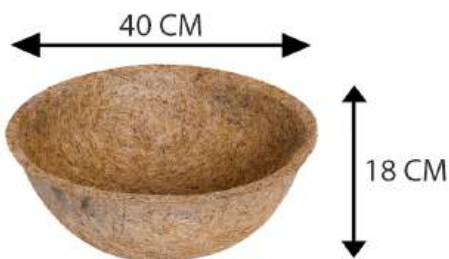

**Coco 6 CM Cup**

**Coco 7.5 CM x 7.5 CM Spanish Cup**

**Coco 8 CM Pot**

**Coco 10 CM Pot**

**Coco 13 CM Pot**

**Coco 15 CM Pot**

## COCO POTS

**Coco 16.5 CM XL Pot**

**Coco 17 CM Pot**

**Coco 21.5 CM Pot**

**Coco 25 CM Pot**

**Coco 12 x 12 CM Spanish Pot**

**Coco June Pot**

## COCO LINER - HANGERS

**Coco 30 CM Liner**

**Coco 30 CM Liner & Hanger Set**

**Coco 35 CM Liner**

**Coco 35 CM Liner & Hanger Set**

**Coco 40 CM Liner**

**Coco 40 CM Liner & Hanger Set**

## COCO CONICALS - HANGERS

Attractive Cone-shaped coco liners fixed in a designed metal holder to make our home and living area pleasant with beautiful flower plants. This products is used to hang plants indoor or outdoors for decorative purposes. These hangers are with liners offered in various ranges developed by making use of the finest quality coir. There is size of 5" & 9". This conical baskets has salient featuressuch as durability. High capability to retain water and strength.