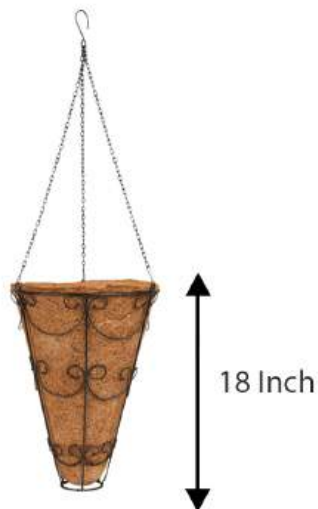

## COCO LINER - HANGERS

**Coco 30 CM Liner**

**Coco 30 CM Liner & Hanger Set**

**Coco 35 CM Liner**

**Coco 35 CM Liner & Hanger Set**

**Coco 40 CM Liner**

**Coco 40 CM Liner & Hanger Set**

## COCO CONICALS - HANGERS

Attractive Cone-shaped coco liners fixed in a designed metal holder to make our home and living area pleasant with beautiful flower plants. This products is used to hang plants indoor or outdoors for decorative purposes. These hangers are with liners offered in various ranges developed by making use of the finest quality coir. There is size of 5" & 9". This conical baskets has salient featuressuch as durability. High capability to retain water and strength.

**Coco 13 CM Conical Liner**

**Coco 23 CM Conical Liner**

**Coco 13 CM Conical Liner  
& Hanger Set**

**Coco 23 CM Conical Liner  
& Hanger Set**

**Coco 13 CM Conical Liner**