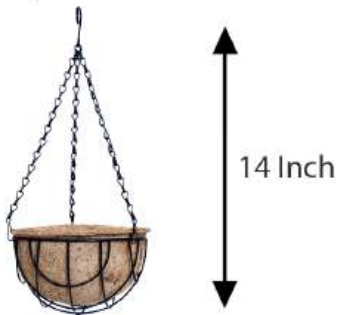

**Coco 6 CM Cup**

**Coco 7.5 CM x 7.5 CM Spanish Cup**

**Coco 8 CM Pot**

**Coco 10 CM Pot**

**Coco 13 CM Pot**

**Coco 15 CM Pot**

## COCO POTS

**Coco 16.5 CM XL Pot**

**Coco 17 CM Pot**

**Coco 21.5 CM Pot**

**Coco 25 CM Pot**

**Coco 12 x 12 CM Spanish Pot**

**Coco June Pot**

## COCO LINER - HANGERS

Coco Baskets are flexible high strength baskets ideal for indoor and outdoor plants in many sizes. They are highly durable and has water retention capacity. They can be used as a protector for the plants which needs more care in the industry and could be carried to the sites where it is difficult for the vegetation to take place.

**Coco 15 CM Liner**

**Coco 20 CM Liner**

**Coco 25 CM Liner**

**Coco 15 CM Liner  
& Hanger Set**

**Coco 20 CM Liner  
& Hanger Set**

**Coco 25 CM Liner  
& Hanger Set**