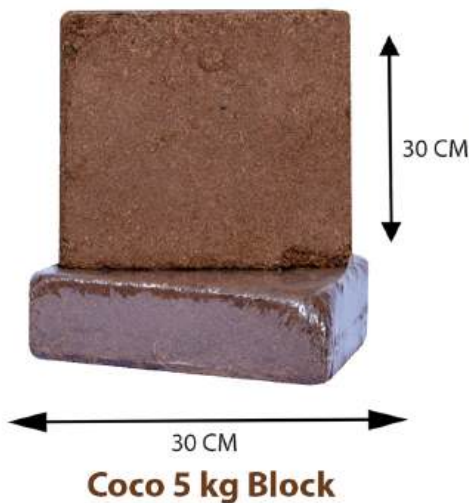

COCO PEAT

Coco peat is a spongy light weight material which holds the coir fiber in the coconut husk. In the husk processing the coco peat materials are gathered, dried and watered which is available as high and low EC Materials. Later they are compressed into various sizes which are 100% organic, natural and bio-degradable. Now in modern agriculture as well as nurseries they are widely used for more productivity without any bacteria's or fungal growth.