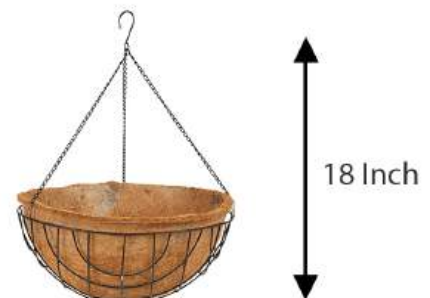

## COCO POTS

**Coco 16.5 CM XL Pot**

**Coco 17 CM Pot**

**Coco 21.5 CM Pot**

**Coco 25 CM Pot**

**Coco 12 x 12 CM Spanish Pot**

**Coco June Pot**

**Coco 15 CM Liner**

**Coco 20 CM Liner**

**Coco 25 CM Liner**

**Coco 15 CM Liner  
& Hanger Set**

**Coco 20 CM Liner  
& Hanger Set**

**Coco 25 CM Liner  
& Hanger Set**

## COCO LINER - HANGERS

**Coco 30 CM Liner**

**Coco 30 CM Liner & Hanger Set**

**Coco 35 CM Liner**

**Coco 35 CM Liner & Hanger Set**

**Coco 40 CM Liner**

**Coco 40 CM Liner & Hanger Set**

## COCO CONICALS - HANGERS

Attractive Cone-shaped coco liners fixed in a designed metal holder to make our home and living area pleasant with beautiful flower plants. This products is used to hang plants indoor or outdoors for decorative purposes. These hangers are with liners offered in various ranges developed by making use of the finest quality coir. There is size of 5" & 9". This conical baskets has salient featuressuch as durability. High capability to retain water and strength.