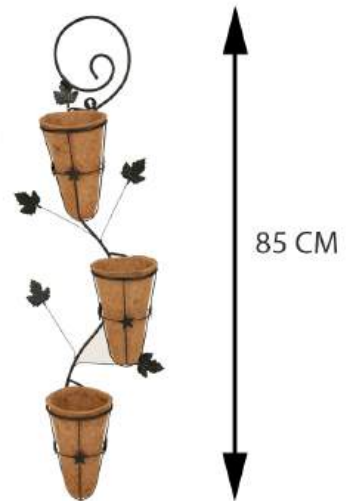

## COCO CONICALS - HANGERS

Attractive Cone-shaped coco liners fixed in a designed metal holder to make our home and living area pleasant with beautiful flower plants. This products is used to hang plants indoor or outdoors for decorative purposes. These hangers are with liners offered in various ranges developed by making use of the finest quality coir. There is size of 5" & 9". This conical baskets has salient featuressuch as durability. High capability to retain water and strength.

**Coco 13 CM Conical Liner**

**Coco 23 CM Conical Liner**

**Coco 13 CM Conical Liner  
& Hanger Set**

**Coco 23 CM Conical Liner  
& Hanger Set**

**Coco 13 CM Conical Liner**

## COCO SPANISH POT

Coco Spanish Pots are square in shape which looks elegant in various sizes and also available as hanging basket.

**Coco 7.5cm x 7.5 cm  
Spanish Pot**

**Coco 13.5cm x 10 cm  
Spanish Pot**