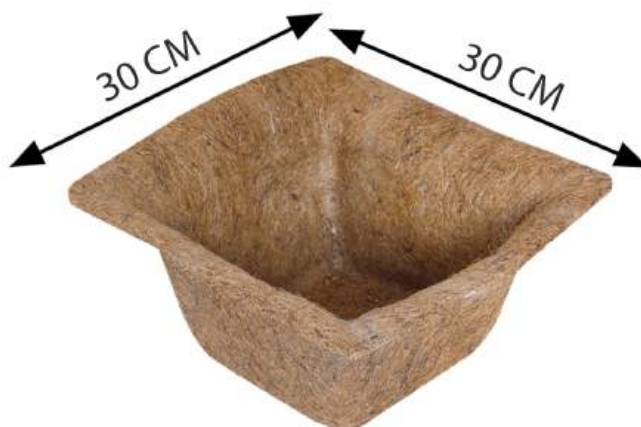

## COCO WALL HALF LINER

This product is manufactured by making use of best quality coco fibres which have enable it to retain water for maximum time. These baskets is offered in various sizes in order to cater diverse requirements of the clients and line vertical wall garden.

## COCO SPANISH POT

Coco Spanish Pots are square in shape which looks elegant in various sizes and also available as hanging basket.

**Coco 7.5cm x 7.5 cm  
Spanish Pot**

**Coco 13.5cm x 10 cm  
Spanish Pot**

**Coco 30cm x 30 cm  
Jumbo Spanish Pot**

## COCO POLES

The Coir Coco pole is available in many sizes which can be placed indoor and outdoor for creeping and special plants to facilitate it's growth. The Coco Pole will holds water when sprinkled above to avail water for the roots of plants in it's growth.