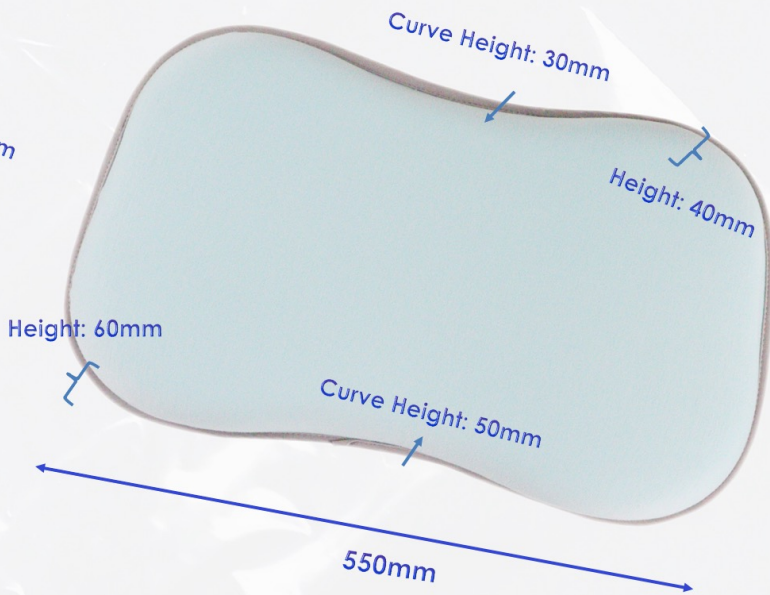

Gentle Flow

Cool Dream

Cool Dream

Weight Approx. 1.0 kg (2.2 lbs)

Size 21.2" x 13.4" x 3.5" in
 (540 x 340 x 90 mm)

Main Material Memory Foam

Firmness

Cooling gel in the circle gives comfortable touch in hot environment

Easy to fold, soft while elastic

Dr. Kid Adaptive

Weight Approx. 2.7 kg (6.0 lbs)

Size 23.6" x 15.7" x 4.7" in
 (600 x 400 x 120 mm)

Main Material Memory Foam

Firmness

Weight Approx. 1.5 kg (3.31 lbs)

Size 23" x 14.5" x 3.5" in
(570 x 380 x 90 mm)

Main Material Cooling Gel+Memory Foam

Firmness

Gentle Flow

COOLING GEL

SIDE HEIGHT

Chill Charcoal

- **Weight** Approx. 1.5 kg (3.31 lbs)
- **Size** 23.6" x 15.7" x 4.7" in
 (600 x 400 x 120 mm)
- **Main Material** Cooling gel+Memory Foam
- **Firmness**