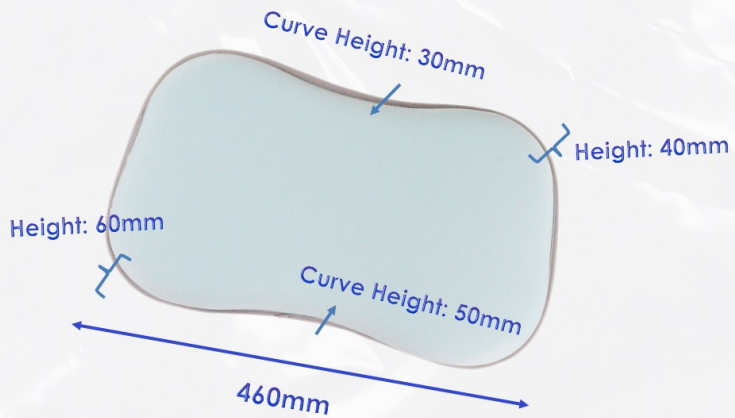

Gentle Flow

Cool Dream

Cool Dream

Weight Approx. 1.0 kg (2.2 lbs)

Size 21.2" x 13.4" x 3.5" in
 (540 x 340 x 90 mm)

Main Material Memory Foam

Firmness

Cooling gel in the circle gives comfortable touch in hot environment

Easy to fold, soft while elastic

Dr. Kid Adaptive

Weight Approx. 2.7 kg (6.0 lbs)

Size 23.6" x 15.7" x 4.7" in
 (600 x 400 x 120 mm)

Main Material Memory Foam

Firmness

Weight Approx. 1.5 kg (3.31 lbs)

Size 23" x 14.5" x 3.5" in
(570 x 380 x 90 mm)

Main Material Cooling Gel+Memory Foam

Firmness

Gentle Flow

COOLING GEL

SIDE HEIGHT

Chill Charcoal

- **Weight** Approx. 1.5 kg (3.31 lbs)
- **Size** 23.6" x 15.7" x 4.7" in
 (600 x 400 x 120 mm)
- **Main Material** Cooling gel+Memory Foam
- **Firmness**