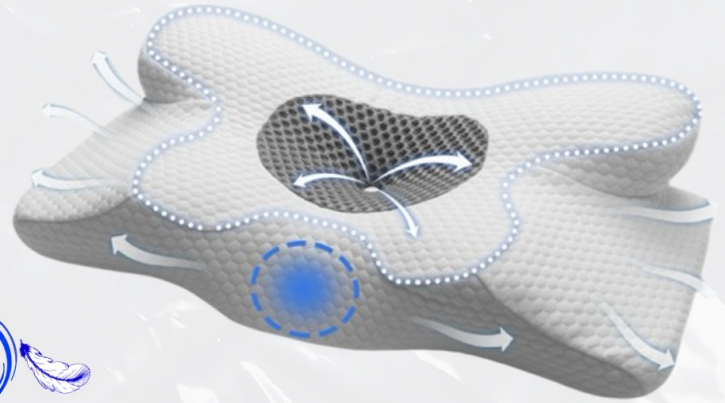

Firmness

Both side raised-design relieves arm during side and front sleep.

The back-sleep-area is designed to fit back of head inside the curve.

Raised and prolonged design provide multi-angle support force for side and back sleepers.

H-shape side support

Horn-shape

Cervical-X

Ergo Design Series

Horn-shape

Firmness

Function Support

Cervical support

Booster side

Arm Area

Central flat

Weight Approx. 1.0 kg (2.2 lbs)

Main Material Memory Foam

Size 23.6" x 13.4" x 5" in
(600 x 340 x 130 mm)

Weight Approx. 1.0 kg (2.2 lbs)

Size 24.4" x 13.7" x 5.3" in
(620 x 350 x 135 mm)

Main Material Memory Foam

Firmness

Cervical-X

★ **Weight** Approx. 906g (2.0 lbs)

★ **Size** 24.4" x 15" x 4" in
(620 x 380 x 100 mm)

★ **Main Material** Memory Foam

★ **Firmness**

H-shape side support