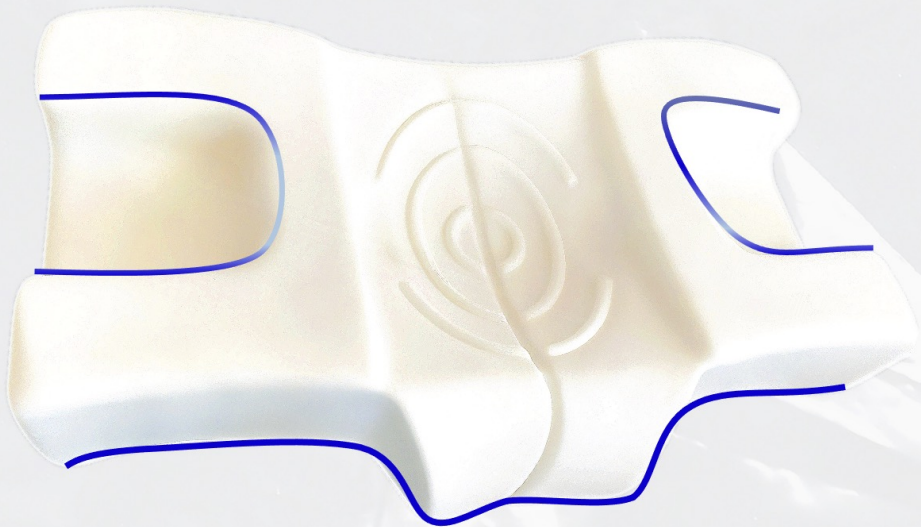

Booster side

Arm Area

Central flat

Weight Approx. 1.0 kg (2.2 lbs)

Main Material Memory Foam

Size 23.6" x 13.4" x 5" in
(600 x 340 x 130 mm)

Weight Approx. 1.0 kg (2.2 lbs)

Size 24.4" x 13.7" x 5.3" in
(620 x 350 x 135 mm)

Main Material Memory Foam

Firmness

Cervical-X

★ **Weight** Approx. 906g (2.0 lbs)

★ **Size** 24.4" x 15" x 4" in
(620 x 380 x 100 mm)

★ **Main Material** Memory Foam

★ **Firmness**

H-shape side support