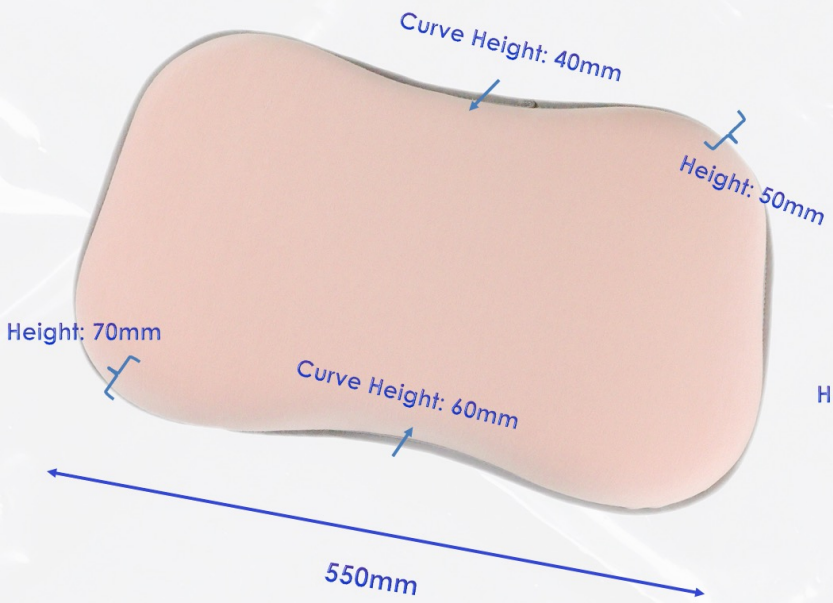

Gentle Flow

Cool Dream

Cool Dream

Weight Approx. 1.0 kg (2.2 lbs)

Size 21.2" x 13.4" x 3.5" in
 (540 x 340 x 90 mm)

Main Material Memory Foam

Firmness

Cooling gel in the circle gives comfortable touch in hot environment

Easy to fold, soft while elastic

Dr. Kid Adaptive

Weight Approx. 2.7 kg (6.0 lbs)

Size 23.6" x 15.7" x 4.7" in
 (600 x 400 x 120 mm)

Main Material Memory Foam

Firmness

Weight Approx. 1.5 kg (3.31 lbs)

Size 23" x 14.5" x 3.5" in
(570 x 380 x 90 mm)

Main Material Cooling Gel+Memory Foam

Firmness

Gentle Flow

COOLING GEL

SIDE HEIGHT

Chill Charcoal

- **Weight** Approx. 1.5 kg (3.31 lbs)
- **Size** 23.6" x 15.7" x 4.7" in
 (600 x 400 x 120 mm)
- **Main Material** Cooling gel+Memory Foam
- **Firmness**