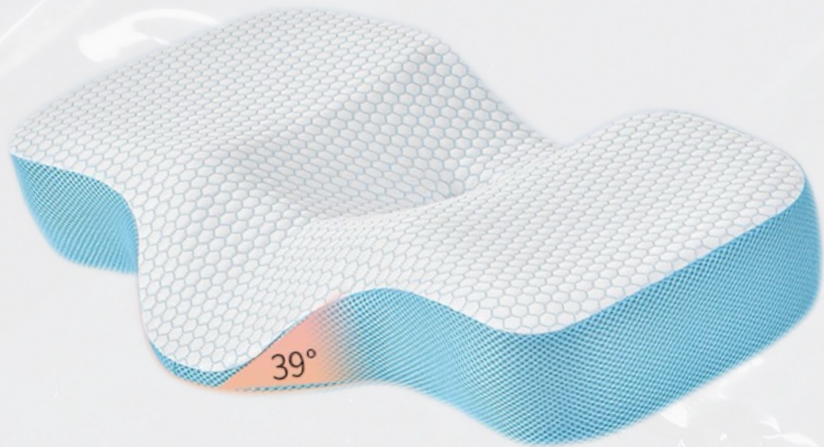

Bio Base

Weight Approx. 1.2 kg (2.6 lbs)

Size 24" x 16" x 5" in
(600 x 400 x 130 mm)

Main Material Memory Foam

Firmness

Butterfly Wing

✓ **Weight** Approx. 1.0 kg (2.2 lbs)

✓ **Size** 24" x 14" x 4.3" in
(600 x 360 x 110 mm)

✓ **Main Material** Memory Foam

Firmness

**Knit gaps
for fast air
conduction
and
breathability**

O₂

O₂

**Graphene can equalize warmth and
reduce pressure without trace**

**Icy silk material
Cooling touch**

**Graphene material
Balance heat**

**Sky layer material
Soft touch**

**Icy silk,
Cooling particles are formed to spread the
temperature to a strong heat-conducting layer.**

ErgoCurve Adjustable

Weight Approx. 1.0 kg (2.2 lbs)

Size 25" x 14.5" x 4.3" in
(640 x 370 x 110 mm)

Main Material Memory Foam

Cover Material Icy Silk

Firmness

Side

Front

Cooling Gel Series

In-Kid Adaptive

Chill Charcoal