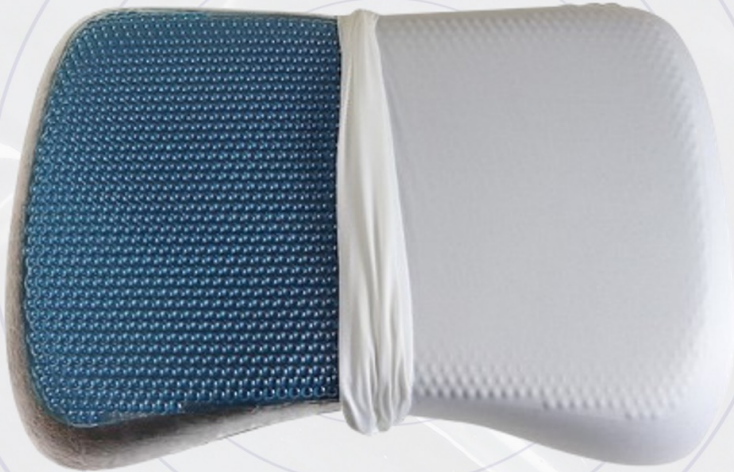

Main Material Cooling Gel+Memory Foam

Firmness

Gentle Flow

COOLING GEL

SIDE HEIGHT

Chill Charcoal

- **Weight** Approx. 1.5 kg (3.31 lbs)
- **Size** 23.6" x 15.7" x 4.7" in
 (600 x 400 x 120 mm)
- **Main Material** Cooling gel+Memory Foam
- **Firmness**

Firmness

Both side raised-design relieves arm during side and front sleep.

The back-sleep-area is designed to fit back of head inside the curve.

Raised and prolonged design provide multi-angle support force for side and back sleepers.