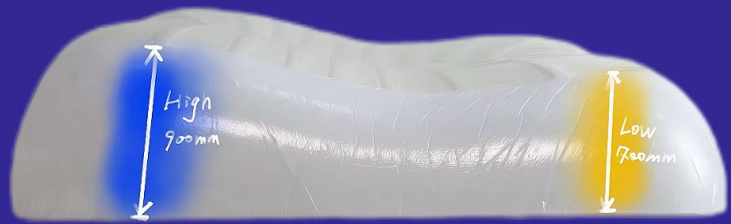

Easy to fold, soft while elastic

Dr. Kid Adaptive

Weight Approx. 2.7 kg (6.0 lbs)

Size 23.6" x 15.7" x 4.7" in
 (600 x 400 x 120 mm)

Main Material Memory Foam

Firmness

Weight Approx. 1.5 kg (3.31 lbs)

Size 23" x 14.5" x 3.5" in
(570 x 380 x 90 mm)

Main Material Cooling Gel+Memory Foam

Firmness

Gentle Flow

COOLING GEL

SIDE HEIGHT

Chill Charcoal

- **Weight** Approx. 1.5 kg (3.31 lbs)
- **Size** 23.6" x 15.7" x 4.7" in
 (600 x 400 x 120 mm)
- **Main Material** Cooling gel+Memory Foam
- **Firmness**

Invisible zip

Punched

Slow rebound

Machinewash

*Memory
Partition*

Weight Approx. 1.5 kg (3.3 lbs)

Size 24" x 16" x 5" in
 (700 x 400 x 150 mm)

Main Material Approx. 1.25 kg (2.7 lbs)

Firmness

Both side raised-design relieves arm during side and front sleep.

The back-sleep-area is designed to fit back of head inside the curve.

Raised and prolonged design provide multi-angle support force for side and back sleepers.