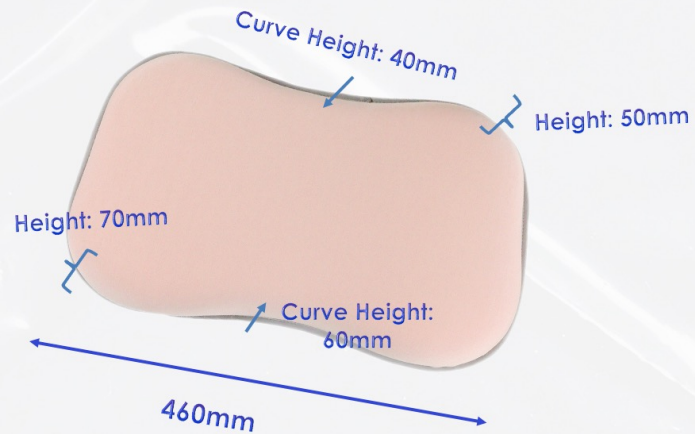

Gentle Flow

Cool Dream

Cool Dream

Weight Approx. 1.0 kg (2.2 lbs)

Size 21.2" x 13.4" x 3.5" in
 (540 x 340 x 90 mm)

Main Material Memory Foam

Firmness

Cooling gel in the circle gives comfortable touch in hot environment

Easy to fold, soft while elastic

Dr. Kid Adaptive

Weight Approx. 2.7 kg (6.0 lbs)

Size 23.6" x 15.7" x 4.7" in
 (600 x 400 x 120 mm)

Main Material Memory Foam

Firmness

Weight Approx. 1.5 kg (3.31 lbs)

Size 23" x 14.5" x 3.5" in
(570 x 380 x 90 mm)

Main Material Cooling Gel+Memory Foam

Firmness

Gentle Flow

COOLING GEL

SIDE HEIGHT

Chill Charcoal

- **Weight** Approx. 1.5 kg (3.31 lbs)
- **Size** 23.6" x 15.7" x 4.7" in
 (600 x 400 x 120 mm)
- **Main Material** Cooling gel+Memory Foam
- **Firmness**