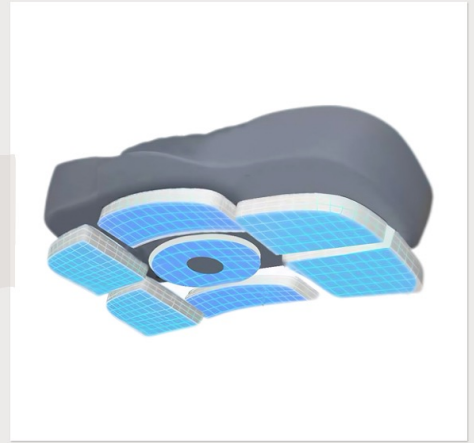

✓ **Main Material** Memory Foam

Firmness

**Knit gaps
for fast air
conduction
and
breathability**

O₂

O₂

**Graphene can equalize warmth and
reduce pressure without trace**

**Icy silk material
Cooling touch**

**Graphene material
Balance heat**

**Sky layer material
Soft touch**

**Icy silk,
Cooling particles are formed to spread the
temperature to a strong heat-conducting layer.**

ErgoCurve Adjustable

Weight Approx. 1.0 kg (2.2 lbs)

Size 25" x 14.5" x 4.3" in
(640 x 370 x 110 mm)

Main Material Memory Foam

Firmness

Removable pads, separately match to better personalize your preferred cervical height

Necknest

Weight Approx. 1.1kg (2.3 lbs)

Size 23.6" x 13.7" x 5.9" in
(600 x 350 x 150 mm)

Main Material Memory Foam

Cover Material Icy Silk

Firmness

Side

Front

Cooling Gel Series

In-Kid Adaptive

Chill Charcoal