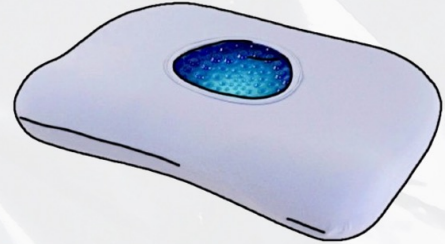

Funforbalance

Your Trustworthy
Pillow Supplier

+1-2132681973

contactus@funforbalance.com

www.funforbalance.com