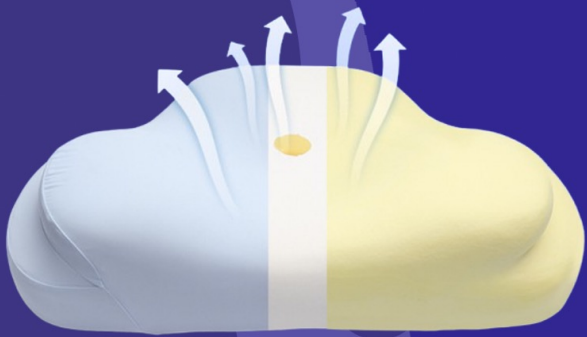

Main Material Cooling Gel+Memory Foam

Firmness

Gentle Flow

COOLING GEL

SIDE HEIGHT

Chill Charcoal

- **Weight** Approx. 1.5 kg (3.31 lbs)
- **Size** 23.6" x 15.7" x 4.7" in
 (600 x 400 x 120 mm)
- **Main Material** Cooling gel+Memory Foam
- **Firmness**

Ultra Cloud Series

*Memory
Partition*

Cloud Contour

Weight Approx. 1.25 kg (2.7 lbs)

Size 26" x 15" x 5.4" in
 (660 x 380 x 138 mm)

Main Material Approx. 1.25 kg (2.7 lbs)

Firmness

Cloud Contour

Invisible zip

Punched

Slow rebound

Machinewash

*Memory
Partition*

Weight Approx. 1.5 kg (3.3 lbs)

Size 24" x 16" x 5" in
 (700 x 400 x 150 mm)

Main Material Approx. 1.25 kg (2.7 lbs)

Firmness

Both side raised-design relieves arm during side and front sleep.

The back-sleep-area is designed to fit back of head inside the curve.

Raised and prolonged design provide multi-angle support force for side and back sleepers.