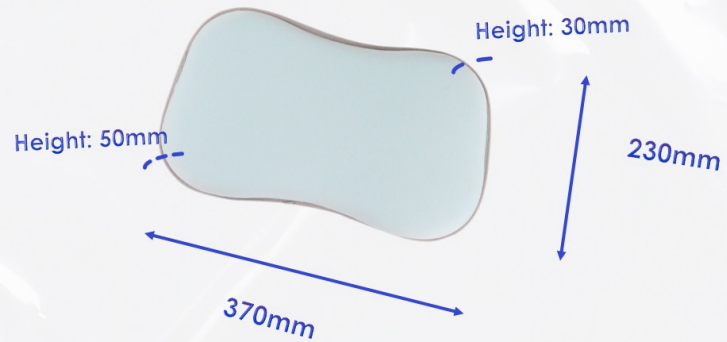

**Sky layer material
Soft touch**

**Icy silk,
Cooling particles are formed to spread the
temperature to a strong heat-conducting layer.**

ErgoCurve Adjustable

Weight Approx. 1.0 kg (2.2 lbs)

Size 25" x 14.5" x 4.3" in
(640 x 370 x 110 mm)

Gentle Flow

Cool Dream

Cool Dream

Weight Approx. 1.0 kg (2.2 lbs)

Size 21.2" x 13.4" x 3.5" in
 (540 x 340 x 90 mm)

Main Material Memory Foam

Firmness

Cooling gel in the circle gives comfortable touch in hot environment

Easy to fold, soft while elastic

Dr. Kid Adaptive

Weight Approx. 2.7 kg (6.0 lbs)

Size 23.6" x 15.7" x 4.7" in
 (600 x 400 x 120 mm)

Main Material Memory Foam

Firmness

Weight Approx. 1.5 kg (3.31 lbs)

Size 23" x 14.5" x 3.5" in
(570 x 380 x 90 mm)

Main Material Cooling Gel+Memory Foam

Firmness

Gentle Flow

COOLING GEL

SIDE HEIGHT

Chill Charcoal

- **Weight** Approx. 1.5 kg (3.31 lbs)
- **Size** 23.6" x 15.7" x 4.7" in
 (600 x 400 x 120 mm)
- **Main Material** Cooling gel+Memory Foam
- **Firmness**