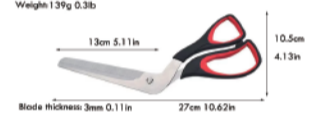

430 Stainless Steel.ABS.PP
Pizza Cutters

205x70mm

430 Stainless Steel.ABS.PP
Pizza Cutters

185x115mm

Stainless steel 2CR13 + PP
Pizza Scissors

Blade thickness: 3mm 0.11in
27.5cm 10.82in
Weight: 139g 0.3lb

Blade thickness: 3mm 0.11in
27cm 10.62in
Weight: 139g 0.3lb