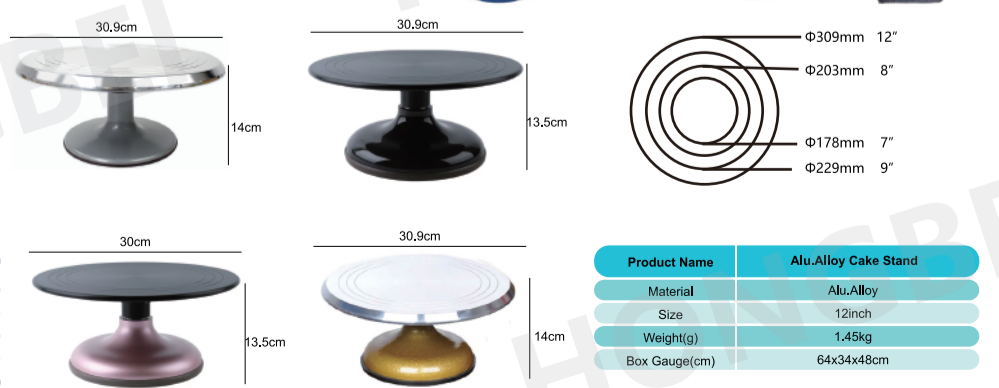

Heart Shaped Proofing Basket

L x W x H(cm)	Weight(Kg)	Max. Dough Weight(g)
24.5x23x8	0.33	600
21.5x20x7	0.22	350
19.5x17.5x6.5	0.17	200

Annular Proofing Basket

Φ x H(cm)	Weight(Kg)	Max. Dough Weight(g)
Φ22x8	0.2	450
Φ29x6.5	0.25	800

Silicone Bread Baking Mat

Material: Food grade silicone+glassfiber
Size: 54.5*21cm (0.4mm)
Heat resistant: -40°C-250°C

Silicone Bread Baking Mat

Material: Glass fiber cloth+silicone

Product Name	Alu.Alloy Cake Stand
Material	Alu.Alloy
Size	12inch
Weight(g)	1.45kg
Box Gauge(cm)	64x34x48cm