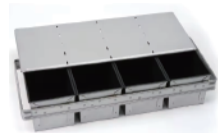

590x260x118mm

1.2mm AluSteel
4 Straps 500g Loaf Pan(Non-stick)