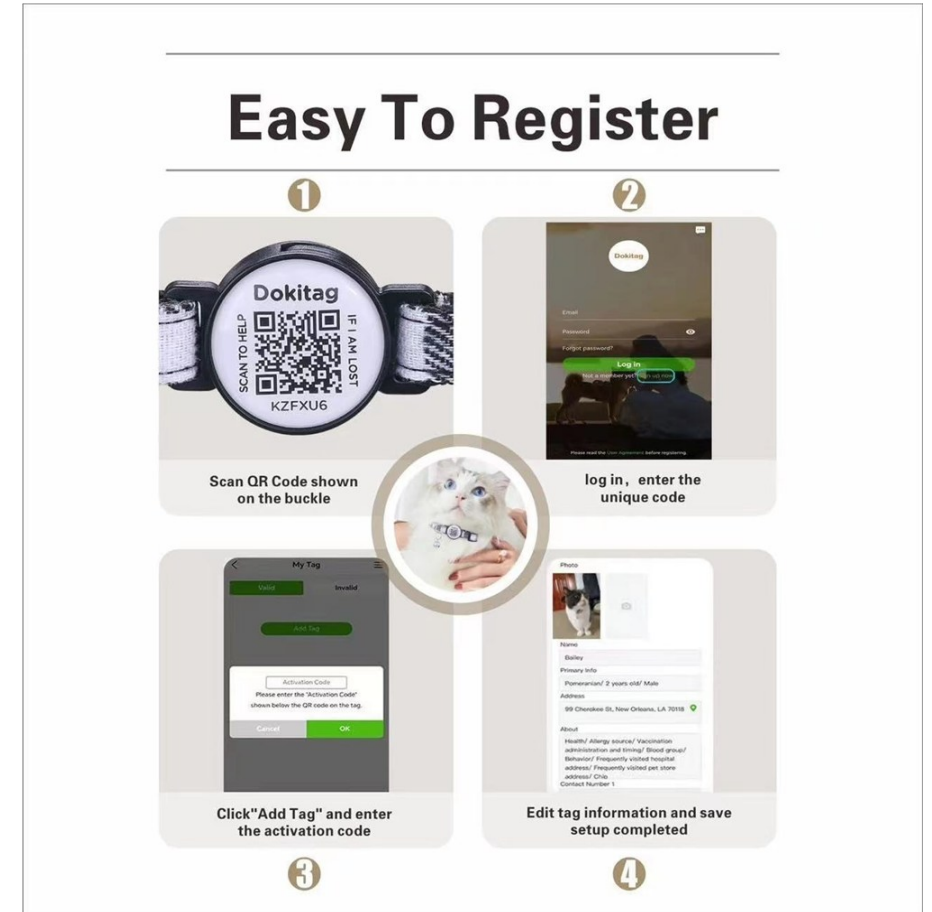

Air Tag

- This locator works with both Android and Apple Devices.
- No distance limit-it's usable worldwide. As long as there's any Apple or Android device within 10-15 meters nearby. It can be located.
- If there are nearby Apple or Android devices, it can achieve near-real-time location updates. The more devices around, the more accurate it is.
- If no devices are nearby, it won't update until one appears (location updates may have a 5-15 minute interval).
- The device emits a secure Bluetooth signal every two seconds. Nearby Apple or Android devices (phones, computers, tablets, etc.) receive the signal and upload it to the Devices' iCloud server to generate location data. Only the owner of the locator can access this data. The more devices nearby, the faster and more accurate the updates.
- It works best in busy urban areas or places with Apple or Android users. It is less suitable for remote areas or places with fewer Apple or Android users-please consider your own situation before purchasing.
- It may be due to a lack of nearby Devices. Location updates require 5-15 minutes.
- (Bluetooth locators are less accurate than GPS, but GPS requires a SIM card, data plan, and frequent charging).

BLUETOOTH LOCATOR ADVANTAGES:

- No extra fee
- Energy-efficient: one CR2032 button battery lasts around a year
- Compact, stylish, and affordable.