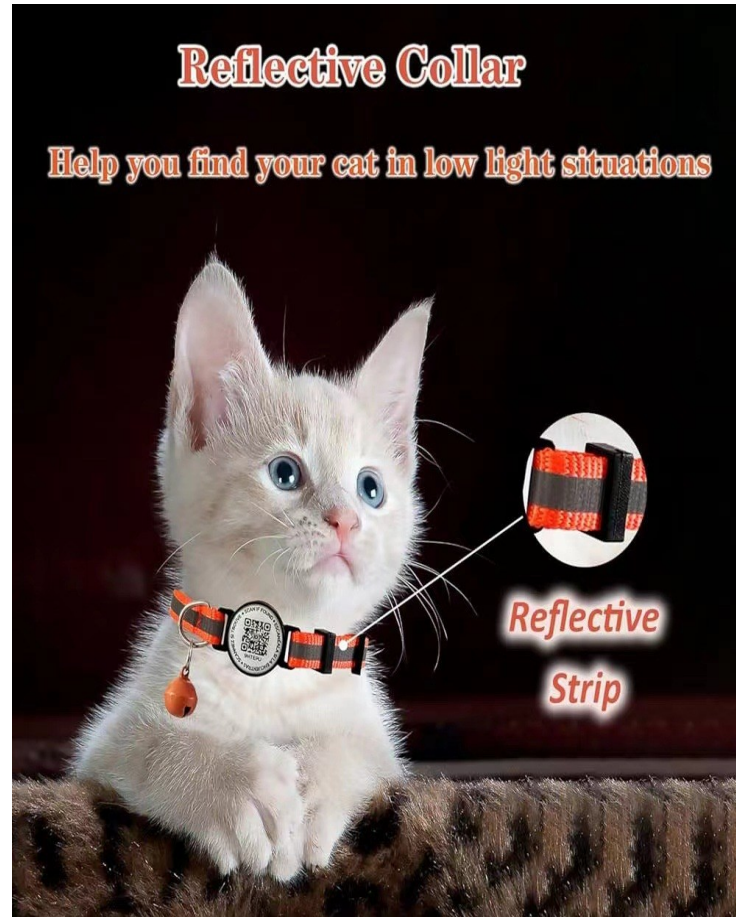

Expander

Expand Your Style, Own the Waves

Cat Collar-Scan Me-A

Item # FY-RL-CAT Collar Scan Me-A

- Material: Nylon, reflective tape, plastic, and hardware.
- Color: Pink/Blue
- Reflective design.
- Accessories: A little bell, A QR code, and an ID tag.
- Packing: Each piece is packed in a polybag.

Cat Collar-Scan Me-B

Item # RY-RL-Cat Collar Scan Me-B

- Material: Nylon, reflective tape, plastic hardware.
- Color: Pink. Orange
- Reflective design,
- Accessories: A little bell, A QR code, and an ID tag.
- Packing: Each piece is packed in a polybag.

Item # FY-RL-Dog's Collar LED

- Material: Nylon, plastic, and metal hardware
- Color: with six colors available for selection
- USB rechargeable
- IPx7 Waterproof
- Packing: Each piece is packed in a polybag

Collar with three modes of lighting, Quick, Slow, Ready.

Dog's Leash-Light up.

Item # FY-RL-Dog's Leash-LED

Material: Nylon, Plastic, Metal hardware.

Color: Black/Blue/Green/Red available as shown in the photo at right.