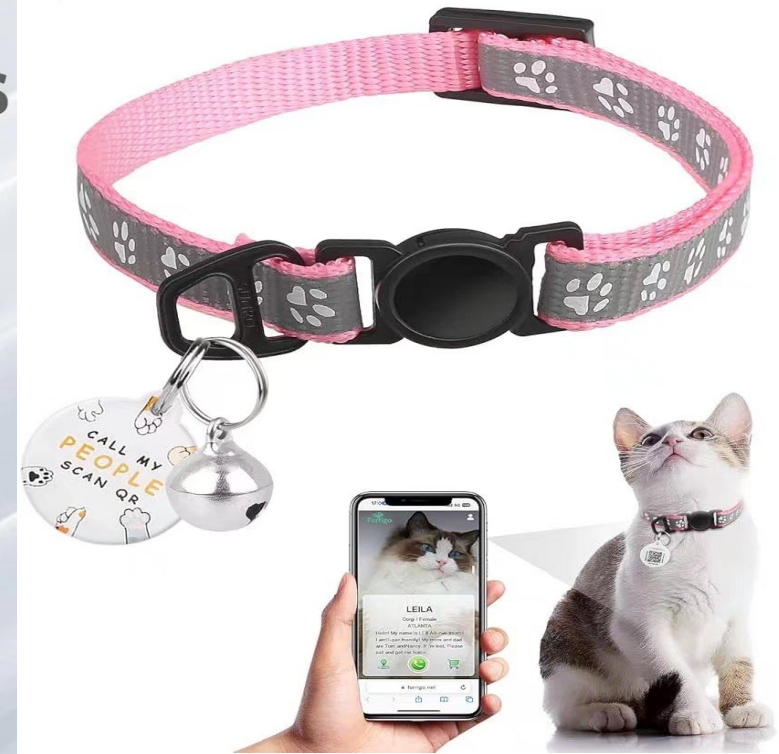

Expander

Expand Your Style, Own the Waves

Cat Collar-Scan Me-A

Item # FY-RL-CAT Collar Scan Me-A

- Material: Nylon, reflective tape, plastic, and hardware.
- Color: Pink/Blue
- Reflective design.
- Accessories: A little bell, A QR code, and an ID tag.
- Packing: Each piece is packed in a polybag.

Cat Collar-Scan Me-B

Item # RY-RL-Cat Collar Scan Me-B

- Material: Nylon, reflective tape, plastic hardware.
- Color: Pink. Orange
- Reflective design,
- Accessories: A little bell, A QR code, and an ID tag.
- Packing: Each piece is packed in a polybag.

Item # FY-RL-Dog's Collar LED

- Material: Nylon, plastic, and metal hardware
- Color: with six colors available for selection
- USB rechargeable
- IPx7 Waterproof
- Packing: Each piece is packed in a polybag

Collar with three modes of lighting, Quick, Slow, Ready.

Dog's Leash-Light up.

Item # FY-RL-Dog's Leash-LED

Material: Nylon, Plastic, Metal hardware.

Color: Black/Blue/Green/Red available as shown in the photo at right.