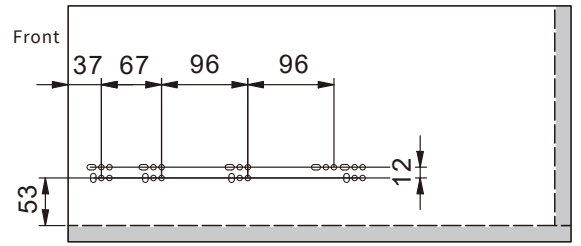

Product Dimension (Basket Only)

FA1902A000
Concealed Soft Closing Slide

FV3700A0SD Door Brackets

Wine Storage Series

▶ Holes Schematic

4-Sided Wine Pullout Basket

Steel, Dark Gray Epoxy

| Item No. | H x W x D (mm) | Cabinet Width | Max No. of bottles | Component |
|-----------------------------|----------------|---------------|--------------------|--|
| FV4060J1 0111FV4060JDOTK | 80x564x479 | 600 | 8 | FV3690A0MCx1 FA1902A000x1 FV4700A0QAx1 |
| FV4080J1 0111FV4080JDOTK | 80x764x479 | 800 | 11 | FV3890A0MCx1 FA1902A000x1 FV4700A0QAx1 |
| FV4090J1 0111FV4090JDOTK | 80x864x479 | 900 | 13 | FV3990A0MCx1 FA1902A000x1 FV4700A0QAx1 |