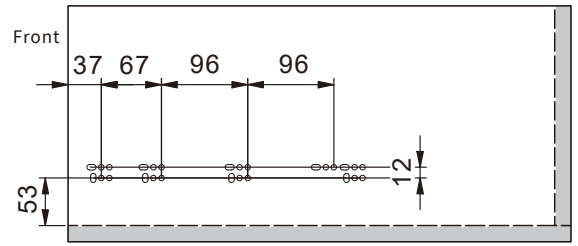

Wine Storage Series

3-Sided Wine Pullout Basket

Holes Schematic

Door Panel Schematic

Steel, Dark Gray Epoxy

Item No.	H x W x D (mm)	Cabinet Width	Max No. of bottles	Component
FV3060J1 0111FV3060JDOTK	185x564x501	600	8	FV3690A0MCx1 FA1902A000x1 FV3700A0SDx1
FV3080J1 0111FV3080JDOTK	185x764x501	800	11	FV3890A0MCx1 FA1902A000x1 FV3700A0SDx1
FV3090J1 0111FV3090JDOTK	185x864x501	900	13	FV3990A0MCx1 FA1902A000x1 FV3700A0SDx1

Basket

Item No.	H x W x D (mm)	Cabinet Width
FV3690A0MC	73x532x477	600
FV3890A0MC	73x732x477	800
FV3990A0MC	73x832x477	900

Product Dimension (Basket Only)