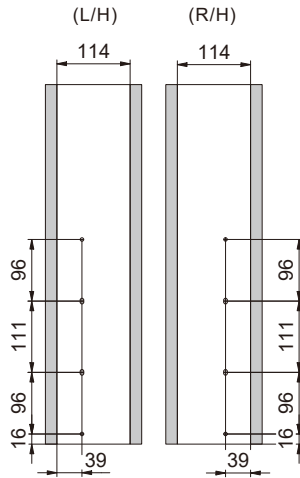

Basket

| Item No. | H x W x D (mm) | Cabinet Width |
|------------|----------------|---------------|
| FV3690A0MC | 73x532x477 | 600 |
| FV3890A0MC | 73x732x477 | 800 |
| FV3990A0MC | 73x832x477 | 900 |

| Item No. | H x W x D (m m) | Cabinet Width | Max No. of bottles |
|-----------------------------|-----------------|---------------|--------------------|
| FV1015G1 0111FV1015GBOTK | 610~700x103x478 | 150 | 8 |

▀ Door Panel Dimension
▀ Bottom Panel Dimension
▀ Side Panel Dimension

Load Capacity : 19 kg

Wine Storage Series

Wine Rack Medium Side-Mounted Kit

Steel, Dark Gray Epoxy

| Item No. | H x W x D (m m) | Cabinet Width | Max No. of bottles |
|-----------------------------|-------------------|---------------|--------------------|
| FV6015G1 0111FV6015GBOTK | 1185~1275x103x478 | 150 | 16 |

▀ Door Panel Dimension
 ▀ Bottom Panel Dimension
 ▀ Side Panel Dimension

Load Capacity : 14 kg (7 kg per tier)

Desktop Wine Rack

Wine Storage Series

Steel, Dark Gray Epoxy

| Item No. | H x W x D (m m) | Max No. of bottles | Component |
|-----------------------------|-------------------|--------------------|--|
| FVV05101 0111FVV051000TK | 206x555x263 | 12 (6/6) | FVV600A0MCx2 MB1050A0MCx2 FVV006A0MCx1 |