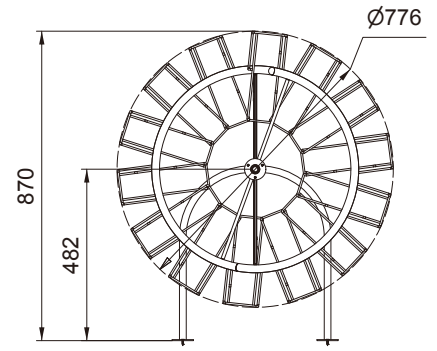

Aluminum

| Item No. | H x W x D (mm) |
|-----------------------------|----------------|
| FV203203 0111FV203200AGK | 25x100x320 |
| FV204403 0111FV204400AGK | 25x100x445 |

Available for Bottom Diameter of Goblet Between $\varnothing 68 \sim \varnothing 90 \text{mm}$

Taiwan patent
M516365

Wine Storage Series

Goblet Holder

Load Capacity : 25 kg

Spiral Wine Rack

Wine Storage Series

Steel, Dark Gray Epoxy / Compact Laminate

| Item No. | Di x H (mm) | Max No. of bottles | Component |
|----------------------------|-------------|--------------------|--|
| FV518701 0111FV518700TK | Ø776x1873 | 21 | FV5502A1MCx3(Set) FV5600A0MCx1(Set) |

Recommended to place the bottle mouth inward.

Helical Frame

Steel, Dark Gray Epoxy / Compact Laminate

| Item No. | H x W x D (mm) |
|------------|----------------|
| FV5502A1MC | 495x772x443 |

FV5600A0MC Support