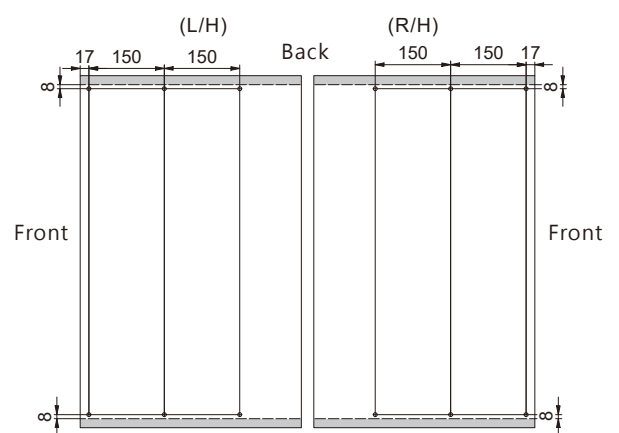

Wine Rack Small Side-Mounted Kit

Steel, Dark Gray Epoxy

Item No.	H x W x D (m m)	Cabinet Width	Max No. of bottles
FV1015G1 0111FV1015GBOTK	610~700x103x478	150	8

▀ Door Panel Dimension
▀ Bottom Panel Dimension
▀ Side Panel Dimension