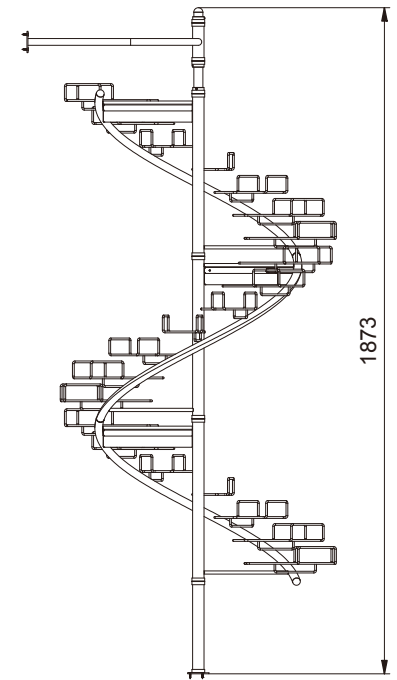

Aluminum

| Item No. | H x W x D (mm) |
|-----------------------------|----------------|
| FV203203 0111FV203200AGK | 25x100x320 |
| FV204403 0111FV204400AGK | 25x100x445 |

Available for Bottom Diameter of Goblet Between $\varnothing 68 \sim \varnothing 90 \text{mm}$

Taiwan patent
M516365

Wine Storage Series

Goblet Holder

Load Capacity : 25 kg

Spiral Wine Rack

Wine Storage Series

Steel, Dark Gray Epoxy / Compact Laminate

| Item No. | Di x H (mm) | Max No. of bottles | Component |
|----------------------------|-------------|--------------------|--|
| FV518701 0111FV518700TK | Ø776x1873 | 21 | FV5502A1MCx3(Set) FV5600A0MCx1(Set) |

Recommended to place the bottle mouth inward.

Helical Frame

Steel, Dark Gray Epoxy / Compact Laminate

| Item No. | H x W x D (mm) |
|------------|----------------|
| FV5502A1MC | 495x772x443 |

FV5600A0MC Support