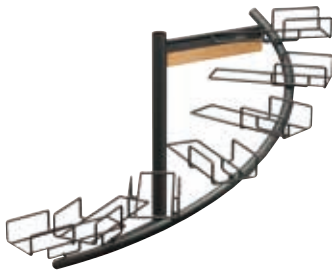

Helical Frame

Steel, Dark Gray Epoxy / Compact Laminate

Item No.	H x W x D (mm)
FV5502A1MC	495x772x443