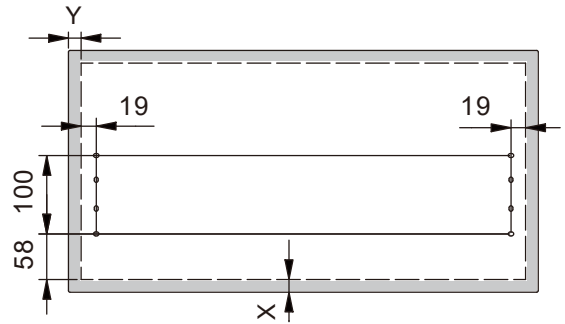

WINE RACK SMALL SIDE-MOUNTED KIT

MEDIUM SIDE-MOUNTED KIT

The frame is universal design and the height is adjustable which no longer limits the height of the cabinet and avoids all kinds of waste space. And this model has two installation methods, side-mounted and bottom-mounted, which can be installed depending on what you need. No matter it is a low-key hidden collection or an open display, the design can be use in a variety of ways to meet all space needs!

Wine Storage Series

3-Sided Wine Pullout Basket

Holes Schematic

Door Panel Schematic

Steel, Dark Gray Epoxy

| Item No. | H x W x D (mm) | Cabinet Width | Max No. of bottles | Component |
|-----------------------------|----------------|---------------|--------------------|--|
| FV3060J1 0111FV3060JDOTK | 185x564x501 | 600 | 8 | FV3690A0MCx1 FA1902A000x1 FV3700A0SDx1 |
| FV3080J1 0111FV3080JDOTK | 185x764x501 | 800 | 11 | FV3890A0MCx1 FA1902A000x1 FV3700A0SDx1 |
| FV3090J1 0111FV3090JDOTK | 185x864x501 | 900 | 13 | FV3990A0MCx1 FA1902A000x1 FV3700A0SDx1 |