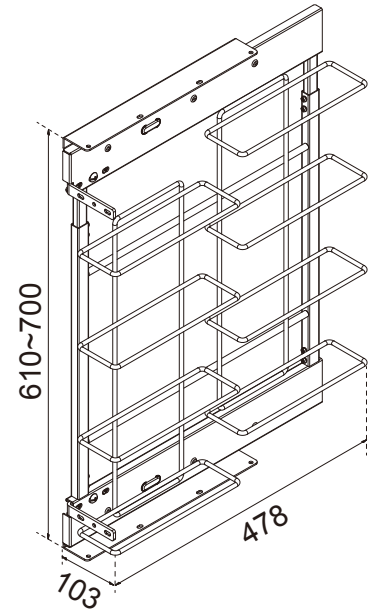

Basket

| Item No. | H x W x D (mm) | Cabinet Width |
|------------|----------------|---------------|
| FV3690A0MC | 73x532x477 | 600 |
| FV3890A0MC | 73x732x477 | 800 |
| FV3990A0MC | 73x832x477 | 900 |

Product Dimension (Basket Only)

▶ FA1902A000
Concealed Soft Closing Slide

▶ FV4700A0QA Slide Shroud
For 4-sided basket only.

Load Capacity : 10 kg

Wine Storage Series

Wine Rack Small Side-Mounted Kit

Steel, Dark Gray Epoxy

| Item No. | H x W x D (m m) | Cabinet Width | Max No. of bottles |
|-----------------------------|-----------------|---------------|--------------------|
| FV1015G1 0111FV1015GBOTK | 610~700x103x478 | 150 | 8 |

▀ Door Panel Dimension
▀ Bottom Panel Dimension
▀ Side Panel Dimension

Load Capacity : 19 kg

Wine Storage Series

Wine Rack Medium Side-Mounted Kit

Steel, Dark Gray Epoxy

| Item No. | H x W x D (m m) | Cabinet Width | Max No. of bottles |
|-----------------------------|-------------------|---------------|--------------------|
| FV6015G1 0111FV6015GBOTK | 1185~1275x103x478 | 150 | 16 |