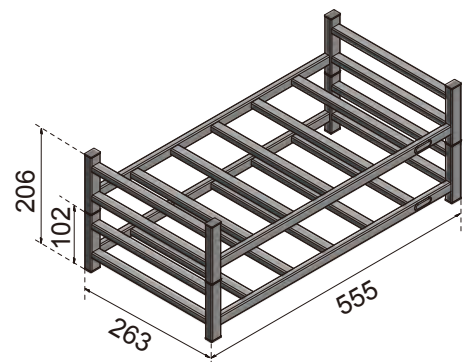

▀ Door Panel Dimension
 ▀ Bottom Panel Dimension
 ▀ Side Panel Dimension

Load Capacity : 14 kg (7 kg per tier)

Desktop Wine Rack

Wine Storage Series

Steel, Dark Gray Epoxy

| Item No. | H x W x D (m m) | Max No. of bottles | Component |
|-----------------------------|-------------------|--------------------|--|
| FVV05101 0111FVV051000TK | 206x555x263 | 12 (6/6) | FVV600A0MCx2 MB1050A0MCx2 FVV006A0MCx1 |