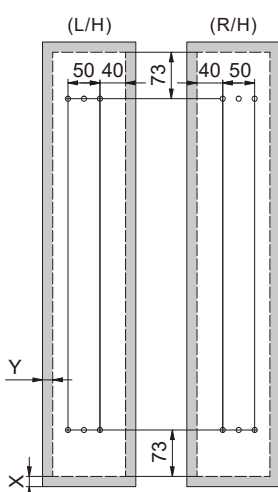

▀ Door Panel Dimension
▀ Bottom Panel Dimension
▀ Side Panel Dimension

Load Capacity : 19 kg

Wine Storage Series

Wine Rack Medium Side-Mounted Kit

Steel, Dark Gray Epoxy

| Item No. | H x W x D (m m) | Cabinet Width | Max No. of bottles |
|-----------------------------|-------------------|---------------|--------------------|
| FV6015G1 0111FV6015GBOTK | 1185~1275x103x478 | 150 | 16 |

▀ Door Panel Dimension
 ▀ Bottom Panel Dimension
 ▀ Side Panel Dimension

Load Capacity : 14 kg (7 kg per tier)

Desktop Wine Rack

Wine Storage Series

Steel, Dark Gray Epoxy

| Item No. | H x W x D (m m) | Max No. of bottles | Component |
|-----------------------------|-------------------|--------------------|--|
| FVV05101 0111FVV051000TK | 206x555x263 | 12 (6/6) | FVV600A0MCx2 MB1050A0MCx2 FVV006A0MCx1 |