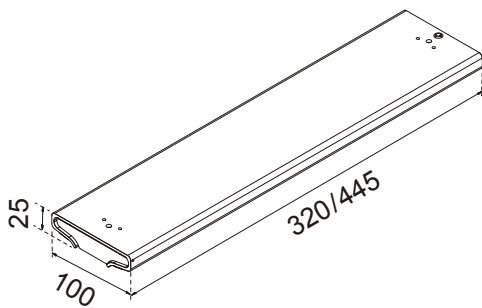

Aluminum

Item No.	H x W x D (mm)
FV203203 0111FV203200AGK	25x100x320
FV204403 0111FV204400AGK	25x100x445

Available for Bottom Diameter of Goblet Between $\varnothing 68 \sim \varnothing 90 \text{mm}$