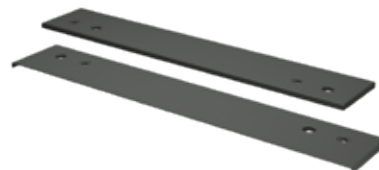

▶ FV4700A0QA Slide Shroud
For 4-sided basket only.