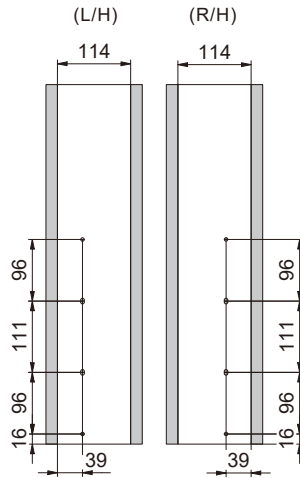

Basket

| Item No. | H x W x D (mm) | Cabinet Width |
|------------|----------------|---------------|
| FV3690A0MC | 73x532x477 | 600 |
| FV3890A0MC | 73x732x477 | 800 |
| FV3990A0MC | 73x832x477 | 900 |

Product Dimension (Basket Only)

▶ FA1902A000
Concealed Soft Closing Slide

▶ FV4700A0QA Slide Shroud
For 4-sided basket only.

Load Capacity : 10 kg

Wine Storage Series

Wine Rack Small Side-Mounted Kit

Steel, Dark Gray Epoxy

| Item No. | H x W x D (m m) | Cabinet Width | Max No. of bottles |
|-----------------------------|-----------------|---------------|--------------------|
| FV1015G1 0111FV1015GBOTK | 610~700x103x478 | 150 | 8 |

▀ Door Panel Dimension
▀ Bottom Panel Dimension
▀ Side Panel Dimension

Load Capacity : 19 kg

Wine Storage Series

Wine Rack Medium Side-Mounted Kit

Steel, Dark Gray Epoxy

| Item No. | H x W x D (m m) | Cabinet Width | Max No. of bottles |
|-----------------------------|-------------------|---------------|--------------------|
| FV6015G1 0111FV6015GBOTK | 1185~1275x103x478 | 150 | 16 |