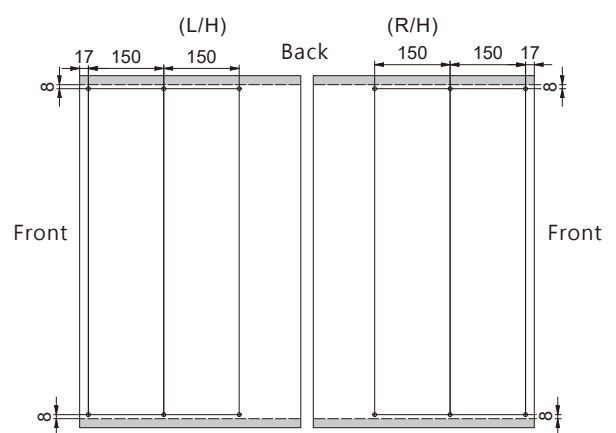

▀ Door Panel Dimension
▀ Bottom Panel Dimension
▀ Side Panel Dimension

Load Capacity : 19 kg

Wine Storage Series

Wine Rack Medium Side-Mounted Kit

Steel, Dark Gray Epoxy

| Item No. | H x W x D (m m) | Cabinet Width | Max No. of bottles |
|-----------------------------|-------------------|---------------|--------------------|
| FV6015G1 0111FV6015GBOTK | 1185~1275x103x478 | 150 | 16 |

▀ Door Panel Dimension
 ▀ Bottom Panel Dimension
 ▀ Side Panel Dimension

Load Capacity : 14 kg (7 kg per tier)

Desktop Wine Rack

Wine Storage Series

Steel, Dark Gray Epoxy

| Item No. | H x W x D (m m) | Max No. of bottles | Component |
|-----------------------------|-------------------|--------------------|--|
| FVV05101 0111FVV051000TK | 206x555x263 | 12 (6/6) | FVV600A0MCx2 MB1050A0MCx2 FVV006A0MCx1 |