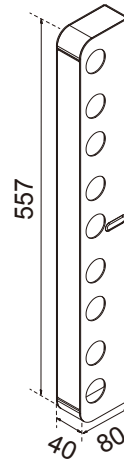

Basket

| Item No. | H x W x D (mm) | Cabinet Width |
|------------|----------------|---------------|
| FV3690A0MC | 73x532x477 | 600 |
| FV3890A0MC | 73x732x477 | 800 |
| FV3990A0MC | 73x832x477 | 900 |

Desktop Wine Rack

Steel, Dark Gray Epoxy

| Item No. | H x W x D (m m) |
|------------|-------------------|
| FVV600A0MC | 102x555x263 |

Optional

x 4 pcs

Stopper

| Item No. | H x W x D (m m) |
|------------|-------------------|
| MB1050A0MC | 15x14x20 |

Optional

x 4 pcs

PE Connector

PE

| Item No. | H x W x D (m m) |
|------------|-------------------|
| FVV006A0MC | 28.5x14x20 |

Load Capacity : 11kg

Wall-Mounted Wine Rack

Wine Storage Series