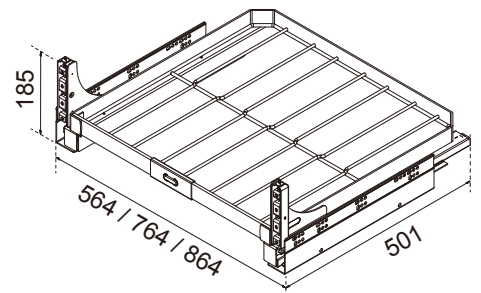

WINE RACK SMALL SIDE-MOUNTED KIT

MEDIUM SIDE-MOUNTED KIT

The frame is universal design and the height is adjustable which no longer limits the height of the cabinet and avoids all kinds of waste space. And this model has two installation methods, side-mounted and bottom-mounted, which can be installed depending on what you need. No matter it is a low-key hidden collection or an open display, the design can be use in a variety of ways to meet all space needs!

Wine Storage Series

3-Sided Wine Pullout Basket

Holes Schematic

Door Panel Schematic

Steel, Dark Gray Epoxy

| Item No. | H x W x D (mm) | Cabinet Width | Max No. of bottles | Component |
|-----------------------------|----------------|---------------|--------------------|--|
| FV3060J1 0111FV3060JDOTK | 185x564x501 | 600 | 8 | FV3690A0MCx1 FA1902A000x1 FV3700A0SDx1 |
| FV3080J1 0111FV3080JDOTK | 185x764x501 | 800 | 11 | FV3890A0MCx1 FA1902A000x1 FV3700A0SDx1 |
| FV3090J1 0111FV3090JDOTK | 185x864x501 | 900 | 13 | FV3990A0MCx1 FA1902A000x1 FV3700A0SDx1 |

Basket

| Item No. | H x W x D (mm) | Cabinet Width |
|------------|----------------|---------------|
| FV3690A0MC | 73x532x477 | 600 |
| FV3890A0MC | 73x732x477 | 800 |
| FV3990A0MC | 73x832x477 | 900 |