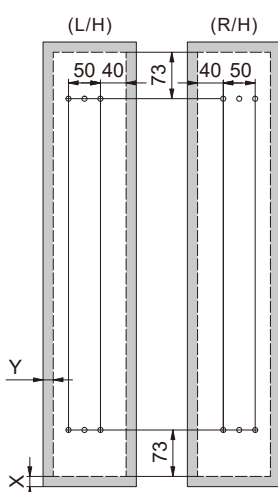

Wine Rack Small Side-Mounted Kit

Steel, Dark Gray Epoxy

Item No.	H x W x D (m m)	Cabinet Width	Max No. of bottles
FV1015G1 0111FV1015GBOTK	610~700x103x478	150	8

▀ Door Panel Dimension
▀ Bottom Panel Dimension
▀ Side Panel Dimension