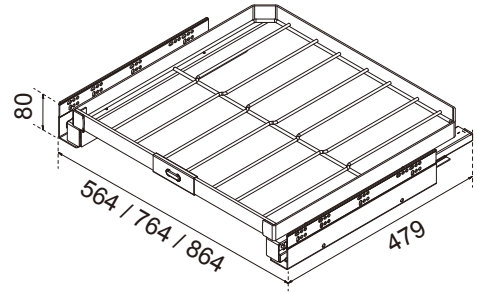

Basket

| Item No. | H x W x D (mm) | Cabinet Width |
|------------|----------------|---------------|
| FV3690A0MC | 73x532x477 | 600 |
| FV3890A0MC | 73x732x477 | 800 |
| FV3990A0MC | 73x832x477 | 900 |

Product Dimension (Basket Only)

FA1902A000
Concealed Soft Closing Slide

FV3700A0SD Door Brackets

Wine Storage Series

▶ Holes Schematic

4-Sided Wine Pullout Basket

Steel, Dark Gray Epoxy

| Item No. | H x W x D (mm) | Cabinet Width | Max No. of bottles | Component |
|-----------------------------|----------------|---------------|--------------------|--|
| FV4060J1 0111FV4060JDOTK | 80x564x479 | 600 | 8 | FV3690A0MCx1 FA1902A000x1 FV4700A0QAx1 |
| FV4080J1 0111FV4080JDOTK | 80x764x479 | 800 | 11 | FV3890A0MCx1 FA1902A000x1 FV4700A0QAx1 |
| FV4090J1 0111FV4090JDOTK | 80x864x479 | 900 | 13 | FV3990A0MCx1 FA1902A000x1 FV4700A0QAx1 |

Product Dimension (Basket Only)

▶ FA1902A000
Concealed Soft Closing Slide

▶ FV4700A0QA Slide Shroud
For 4-sided basket only.

Load Capacity : 10 kg

Wine Storage Series

Wine Rack Small Side-Mounted Kit

Steel, Dark Gray Epoxy