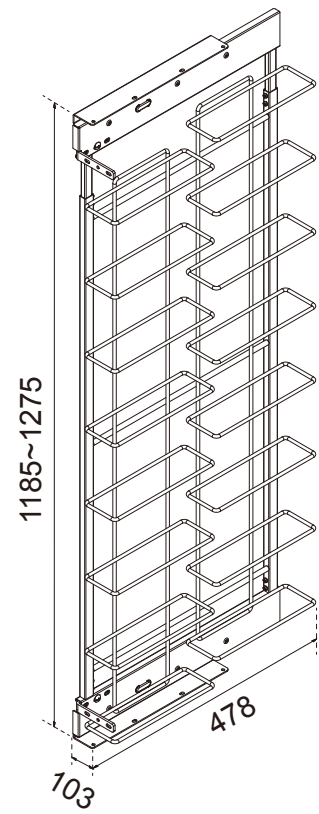

Product Dimension (Basket Only)

▶ FA1902A000
Concealed Soft Closing Slide

▶ FV4700A0QA Slide Shroud
For 4-sided basket only.

Load Capacity : 10 kg

Wine Storage Series

Wine Rack Small Side-Mounted Kit

Steel, Dark Gray Epoxy

| Item No. | H x W x D (m m) | Cabinet Width | Max No. of bottles |
|-----------------------------|-----------------|---------------|--------------------|
| FV1015G1 0111FV1015GBOTK | 610~700x103x478 | 150 | 8 |

▀ Door Panel Dimension
▀ Bottom Panel Dimension
▀ Side Panel Dimension

Load Capacity : 19 kg

Wine Storage Series

Wine Rack Medium Side-Mounted Kit

Steel, Dark Gray Epoxy

| Item No. | H x W x D (m m) | Cabinet Width | Max No. of bottles |
|-----------------------------|-------------------|---------------|--------------------|
| FV6015G1 0111FV6015GBOTK | 1185~1275x103x478 | 150 | 16 |

▀ Door Panel Dimension
 ▀ Bottom Panel Dimension
 ▀ Side Panel Dimension

Load Capacity : 14 kg (7 kg per tier)

Desktop Wine Rack

Wine Storage Series

Steel, Dark Gray Epoxy

| Item No. | H x W x D (m m) | Max No. of bottles | Component |
|-----------------------------|-------------------|--------------------|--|
| FVV05101 0111FVV051000TK | 206x555x263 | 12 (6/6) | FVV600A0MCx2 MB1050A0MCx2 FVV006A0MCx1 |