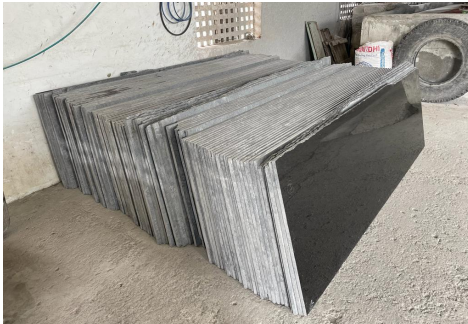

BLACK GALAXY GRANITE

Uses: Countertop | Flooring | Walling

**HANUMAN GRANITE
EXPORTS**

Mobile: +91 85559 65152

Email ID:
hanumangranites7@gmail.com

Address:
4-240 Chellemma thota, Near
Poleramma temple, Tangutur,
Prakasam District, Andhra
pradesh 523274, INDIA

Manufacturing unit:
Plot 372, APIIC Growth centre,
Gundlapalli, Praksam district,
Andhra Pradesh 523211 INDIA

Black Galaxy Granite is mostly black with small gold or white flecks granite quarried in India. Known for its beautiful look and striking finish, Black Galaxy Granite is well known for its stain-free merits. Its name flawlessly describes this stone, as its golden flecks are suggestive of an ever-expansive galaxy.