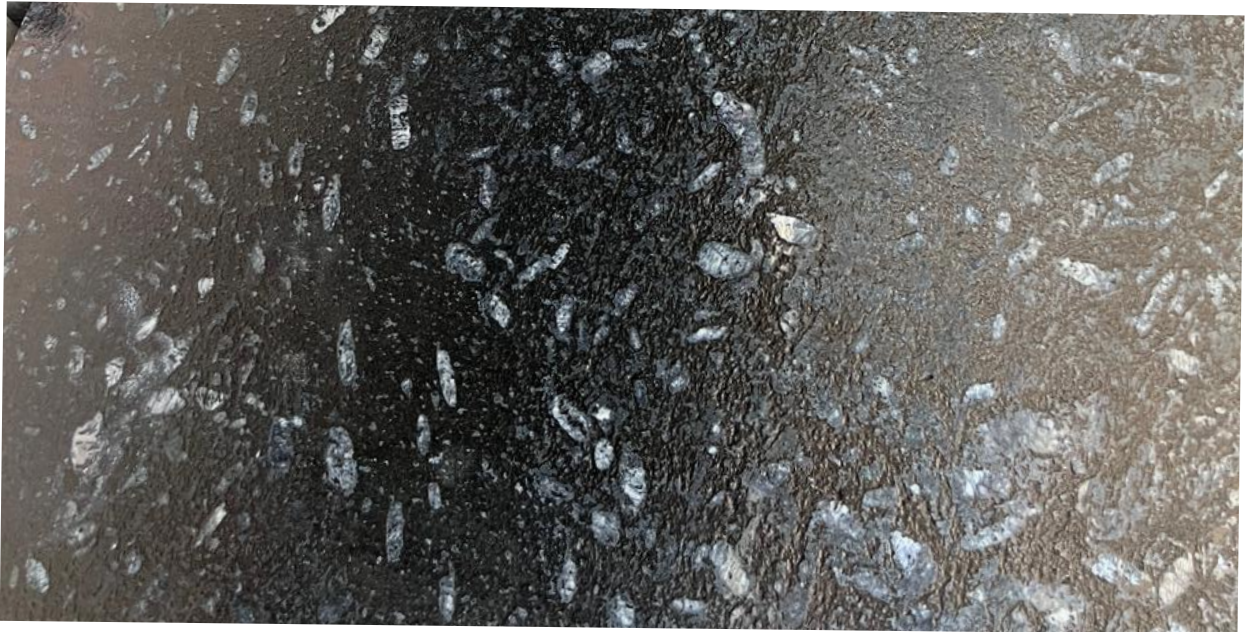

PEARL BLACK GRANITE

Uses: Countertop | Flooring | Walling