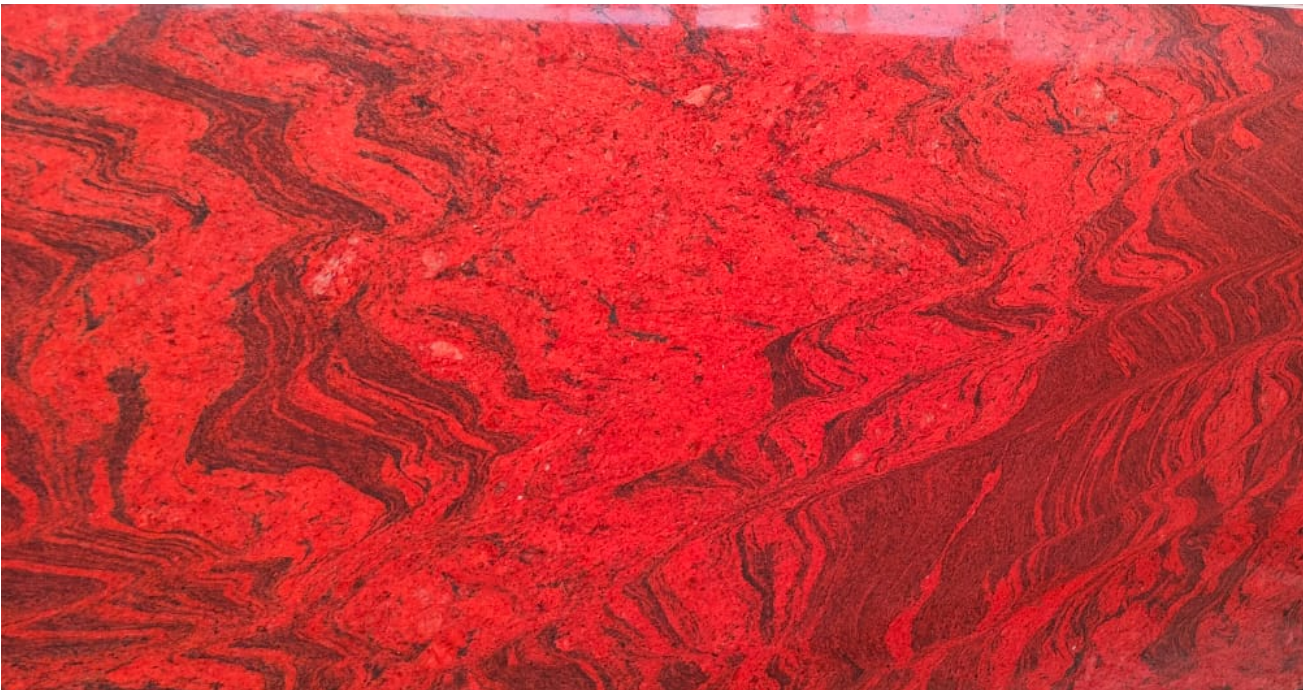

RED MULTY

Uses: Countertop | Flooring | Walling