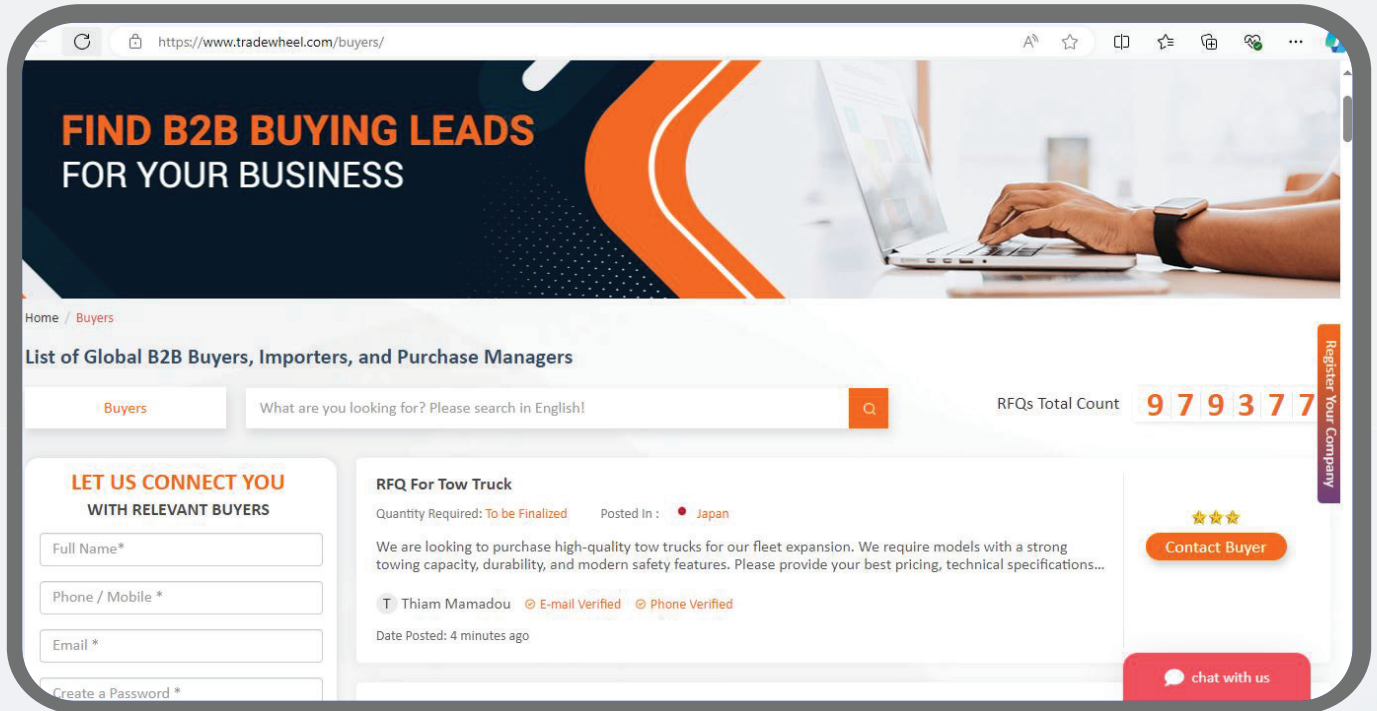

**CUSTOMER SUPPORT
REPRESENTATIVE (CSR)**

**VERIFIED FILTERED
INQUIRIES**

B2B ONLINE SHOP

MAIN FEATURES

01

COMPANY PROFILE & COMPANY BANNER:

Achieve a 1-star profile rating and 1 banner on tradewheel platform

02

PRODUCT SHOWCASE:

Feature up to 10 products

03

PRODUCT POSTING:

50 products posting in tradewheel shop

COMPLETE ACCESS TO BUYERS

Empower your reach with vast buyer access.

> **Over 1 Million Global Buyers Database.**

> **Daily Growing Network.**

> **Trade Alerts of Latest Buyers.**

> **Access to Importers Directory.**

CUSTOMER SUPPORT REPRESENTATIVE (CSR)

Your satisfaction is our priority.