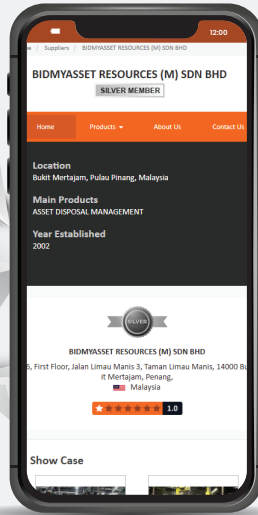

TRADEWHEEL.COM
— Grow Businesses Globally —

GLOBAL B2B TRADING PLATFORM

SILVER

SILVER PACKAGE 2026

SILVER SERVICE FEATURES

The services for your business performance.

B2B ONLINE SHOP

**COMPLETE ACCESS
TO BUYERS**

**CUSTOMER SUPPORT
REPRESENTATIVE (CSR)**

**VERIFIED FILTERED
INQUIRIES**

B2B ONLINE SHOP

MAIN FEATURES

01

COMPANY PROFILE & COMPANY BANNER:

Achieve a 1-star profile rating and 1 banner on tradewheel platform