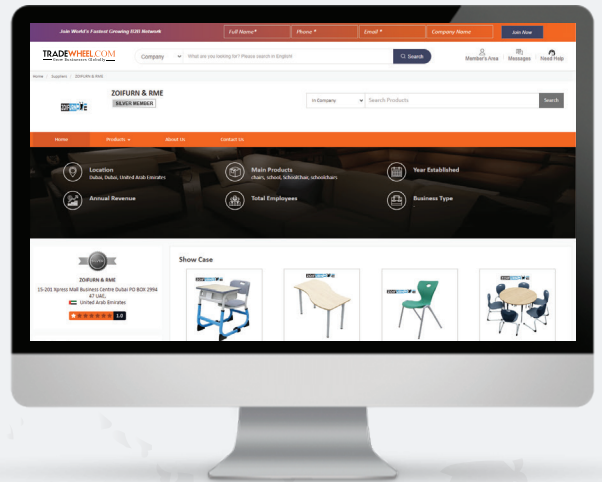

TRADEWHEEL.COM
— Grow Businesses Globally —

GLOBAL B2B TRADING PLATFORM

SILVER

SILVER PACKAGE 2026

SILVER SERVICE FEATURES

The services for your business performance.

B2B ONLINE SHOP

**COMPLETE ACCESS
TO BUYERS**

**CUSTOMER SUPPORT
REPRESENTATIVE (CSR)**

**VERIFIED FILTERED
INQUIRIES**

B2B ONLINE SHOP

MAIN FEATURES

01

COMPANY PROFILE & COMPANY BANNER:

Achieve a 1-star profile rating and 1 banner on tradewheel platform

02

PRODUCT SHOWCASE:

Feature up to 10 products

03

PRODUCT POSTING:

50 products posting in tradewheel shop

COMPLETE ACCESS TO BUYERS

Empower your reach with vast buyer access.