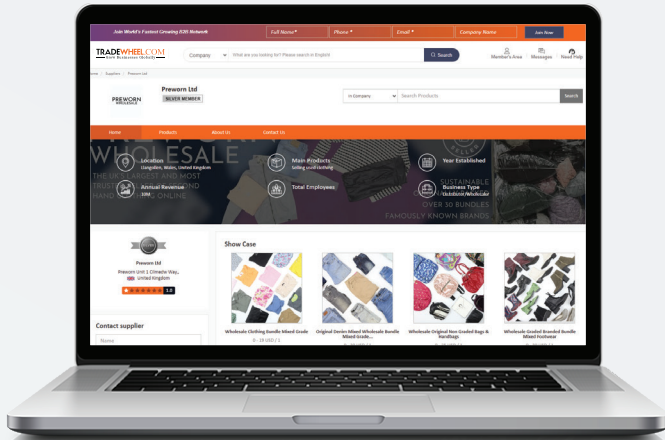

TRADEWHEEL.COM
— Grow Businesses Globally —

GLOBAL B2B TRADING PLATFORM

SILVER

SILVER PACKAGE 2026

SILVER SERVICE FEATURES

The services for your business performance.

B2B ONLINE SHOP

**COMPLETE ACCESS
TO BUYERS**

**CUSTOMER SUPPORT
REPRESENTATIVE (CSR)**

**VERIFIED FILTERED
INQUIRIES**

B2B ONLINE SHOP

MAIN FEATURES

01

COMPANY PROFILE & COMPANY BANNER:

Achieve a 1-star profile rating and 1 banner on tradewheel platform

02

PRODUCT SHOWCASE:

Feature up to 10 products

03

PRODUCT POSTING:

50 products posting in tradewheel shop

COMPLETE ACCESS TO BUYERS

Empower your reach with vast buyer access.