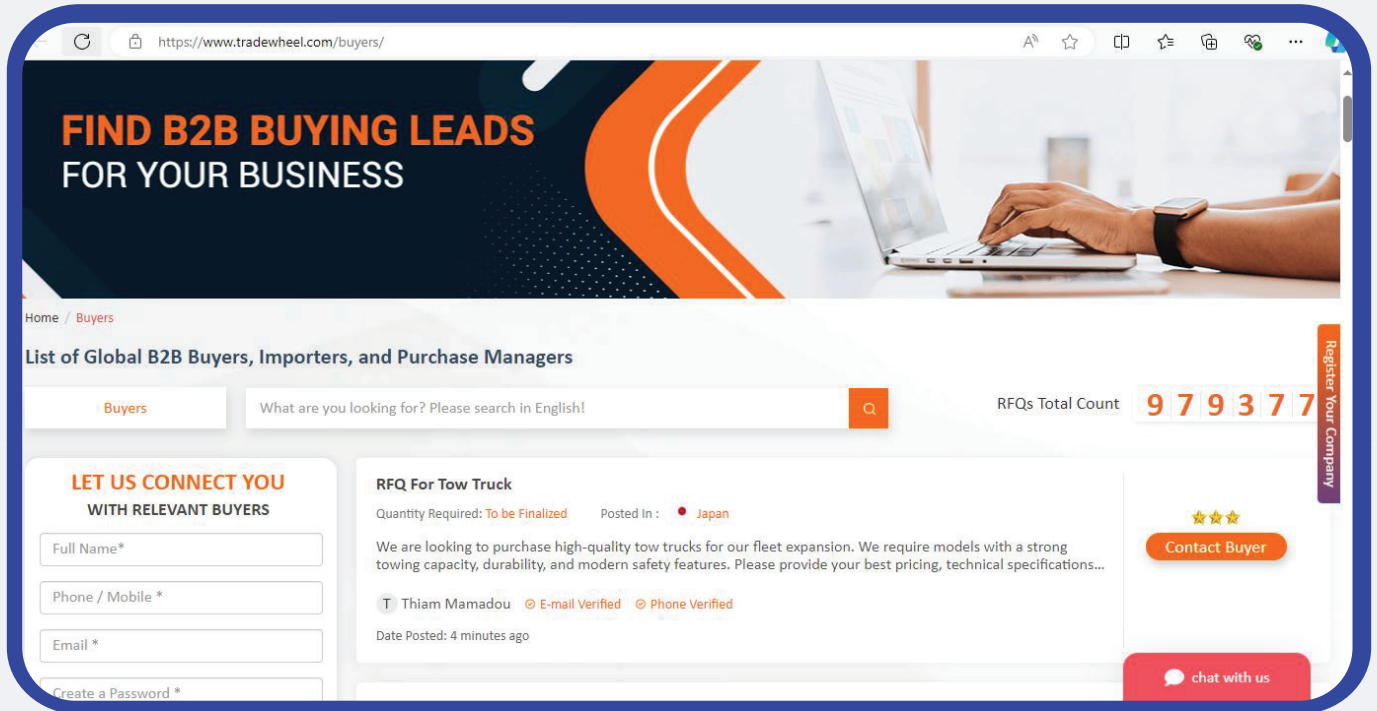

MAIN FEATURES

01

COMPANY PROFILE & COMPANY BANNER:

Achieve a 3-star profile rating and 1 professional eye catching banner on tradewheel platform

02

PRODUCT SHOWCASE:

Feature up to 15 products

03

PRODUCT POSTING:

200 products posting in tradewheel shop

04

SUB ACCOUNTS:

Create up to 3 sub-accounts

UNLIMITED ACCESS TO BUYERS

Empower your reach with vast buyer access.

> Over 1 Million Global Buyers Database.

> Real Time RFQs.

> Daily Growing Network.

> Trade Alerts of Latest Buyers.

> Access to Importers Directory.

ISM INTERNATIONAL SALES MANAGER

Accelerating your international reach.

Engage Global Buyers and Prospects.