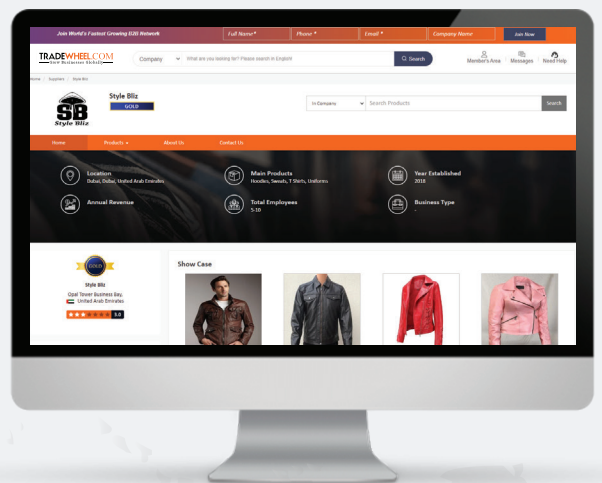

Tailored services to boost your business performance.

B2B ONLINE SHOP

**UNLIMITED ACCESS
TO BUYERS**

**INTERNATIONAL SALES
MANAGER (ISM)**

**BUYERS WITH UNIQUE
QUALITIES**

**PROFESSIONAL COMPANY
WEBSITE**

B2B ONLINE SHOP

MAIN FEATURES

01

COMPANY PROFILE & COMPANY BANNER:

Achieve a 3-star profile rating and 1 professional eye catching banner on tradewheel platform

02

PRODUCT SHOWCASE:

Feature up to 15 products

03

PRODUCT POSTING:

200 products posting in tradewheel shop

04

SUB ACCOUNTS:

Create up to 3 sub-accounts

UNLIMITED ACCESS TO BUYERS

Empower your reach with vast buyer access.

> Over 1 Million Global Buyers Database.