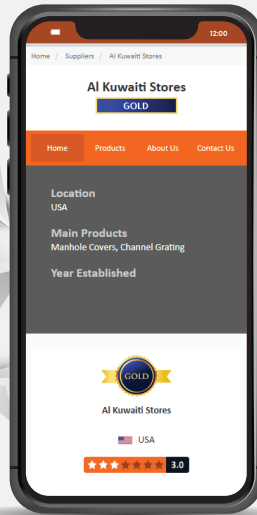

MAIN FEATURES

01

COMPANY PROFILE & COMPANY BANNER:

Achieve a 3-star profile rating and 1 professional eye catching banner on tradewheel platform

02

PRODUCT SHOWCASE:

Feature up to 15 products

03