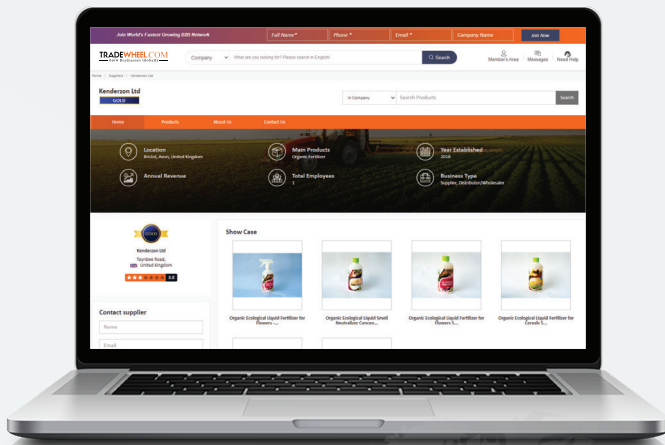

Tailored services to boost your business performance.

B2B ONLINE SHOP

**UNLIMITED ACCESS
TO BUYERS**

**INTERNATIONAL SALES
MANAGER (ISM)**

**BUYERS WITH UNIQUE
QUALITIES**

**PROFESSIONAL COMPANY
WEBSITE**

B2B ONLINE SHOP

MAIN FEATURES

01

COMPANY PROFILE & COMPANY BANNER:

Achieve a 3-star profile rating and 1 professional eye catching banner on tradewheel platform

02

PRODUCT SHOWCASE:

Feature up to 15 products

03

PRODUCT POSTING:

200 products posting in tradewheel shop

04

SUB ACCOUNTS:

Create up to 3 sub-accounts

UNLIMITED ACCESS TO BUYERS

Empower your reach with vast buyer access.

> Over 1 Million Global Buyers Database.

> Real Time RFQs.

> Daily Growing Network.

> Trade Alerts of Latest Buyers.

> Access to Importers Directory.

ISM INTERNATIONAL SALES MANAGER

Accelerating your international reach.

Engage Global Buyers and Prospects.